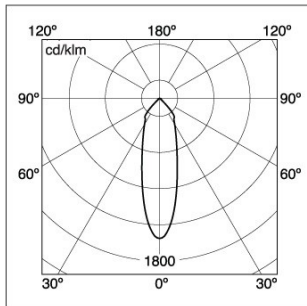

Myriad Pendant Silver - Remote Gear *MYRIAD PENDANT 3000K REMOTE GEAR SWITCHED SILVER* 2050691

3000K

TECHNICAL DRAWINGS