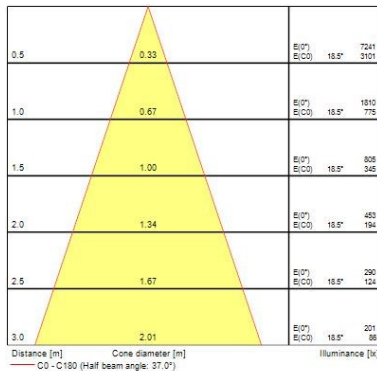

Myriad Pendant Silver - Remote Gear

MYRIAD PENDANT 3000K REMOTE GEAR SWITCHED SILVER
2050691

Physical data

Housing colour	Silver
IP rating	IP20
IK rating	IK02
Nominal Product Length (mm)	75
Nominal Product Width (mm)	75
Nominal Product Height (mm)	129
Nominal Product Diameter (mm)	75
Max. Lamp Diameter (mm) - D	75
Weight (kg)	0.45

Packaging

Single packaging type	Carton
Product EAN number	5025768506910
Packaging single length / height (cm)	17.5
Packaging single width (cm)	15.0
Packaging single depth (cm)	17.5
Units per outer package	1
Packaging outer length / height (cm)	17.5
Packaging outer width (cm)	15.0
Packaging outer depth (cm)	17.5

PHOTOMETRY