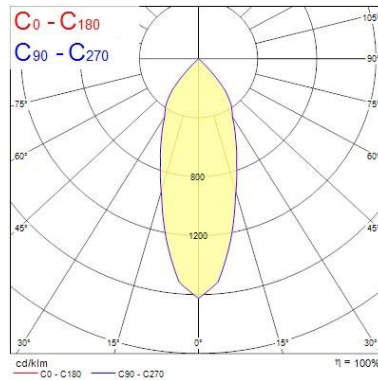

Myriad Pendant Silver - Remote Gear

MYRIAD PENDANT 3000K REMOTE GEAR SWITCHED SILVER
2050691

Physical data

Housing colour	Silver
IP rating	IP20
IK rating	IK02
Nominal Product Length (mm)	75
Nominal Product Width (mm)	75
Nominal Product Height (mm)	129
Nominal Product Diameter (mm)	75
Max. Lamp Diameter (mm) - D	75
Weight (kg)	0.45

Packaging

Single packaging type	Carton
Product EAN number	5025768506910
Packaging single length / height (cm)	17.5
Packaging single width (cm)	15.0
Packaging single depth (cm)	17.5
Units per outer package	1
Packaging outer length / height (cm)	17.5
Packaging outer width (cm)	15.0
Packaging outer depth (cm)	17.5

PHOTOMETRY