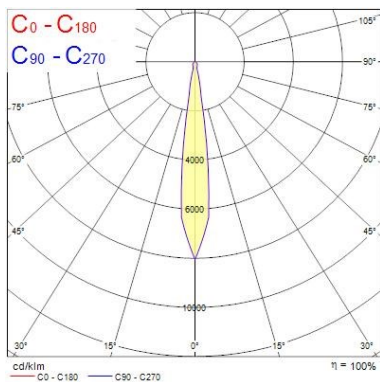

Beacon LED XL

BEACON XL 93CRI 3K NARROW BEAM L3 ON-BOARD DIM BLACK
2059678

Lifetime data

Lifespan L70 B50	72000
Lifespan L80 B20	72000
Lifespan L90 B10	33000

Physical data

Housing colour	Black
IP rating	IP20
IK rating	IK02
Nominal Product Length (mm)	85
Nominal Product Width (mm)	165
Nominal Product Height (mm)	205
Nominal Product Diameter (mm)	113
Weight (kg)	1.365

Packaging

Single packaging type	Carton
Product EAN number	5025768596782
Packaging single length / height (cm)	25.0
Packaging single width (cm)	19.5
Packaging single depth (cm)	20.0
DUN14 (outer)	05025768596782
Units per outer package	1
Packaging outer length / height (cm)	25.0
Packaging outer width (cm)	19.5
Packaging outer depth (cm)	20.0

PHOTOMETRY

Distance [m]	Cone diameter [m]	E₀ [lx]	E₁₀ [lx]	E₃₀ [lx]
0.5	0.13	99979	7.3°	48521
1.0	0.26	24995	7.3°	12338
1.5	0.38	11109	7.3°	5483
2.0	0.51	6249	7.3°	3034
2.5	0.64	3999	7.3°	1974
3.0	0.77	2777	7.3°	1371

Distance [m] Cone diameter [m] Illuminance [lx]
C0 - C180 (Half beam angle: 14.6°)

TECHNICAL DRAWINGS