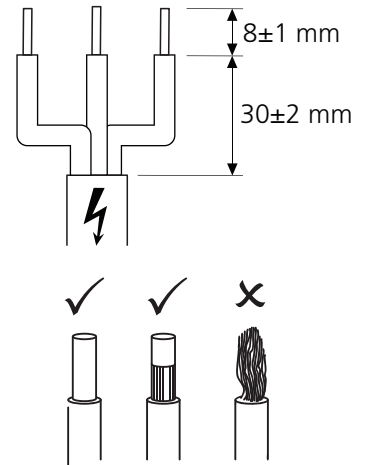

0-10V

DALI

Suspended mounting (a)

1a ⚡ 220-240V + 0-10V

1b ⚡ 220-240V + DALI

i ⚡

3a Lamp shade - Accessory

Bracket mounting (b) 