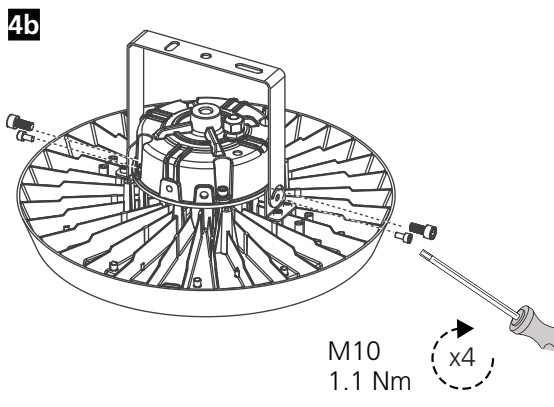

0-10V

DALI

Suspended mounting (a)

1a ⚡ 220-240V + 0-10V

1b ⚡ 220-240V + DALI

i ⚡

3a Lamp shade - Accessory

Bracket mounting (b) 