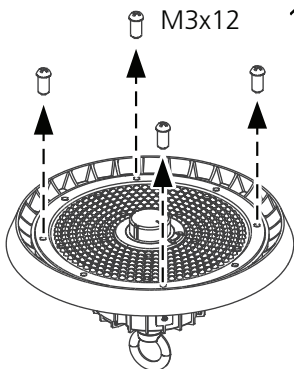

0-10V

DALI

Suspended mounting (a)

1a ⚡ 220-240V + 0-10V

1b ⚡ 220-240V + DALI

i ⚡

3a Lamp shade - Accessory

Bracket mounting (b) 