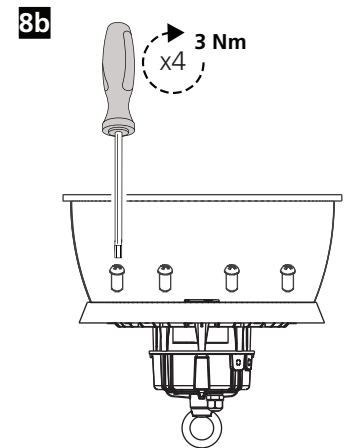

0-10V

DALI

Suspended mounting (a)

1a ⚡ 220-240V + 0-10V

1b ⚡ 220-240V + DALI

i ⚡

3a Lamp shade - Accessory

Bracket mounting (b) 