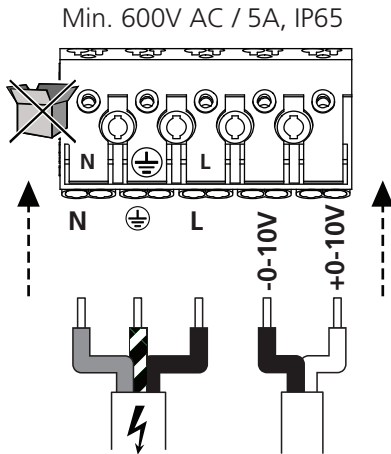

0-10V

DALI

Suspended mounting (a)

1a ⚡ 220-240V + 0-10V

1b ⚡ 220-240V + DALI

i ⚡

3a Lamp shade - Accessory

Bracket mounting (b) 