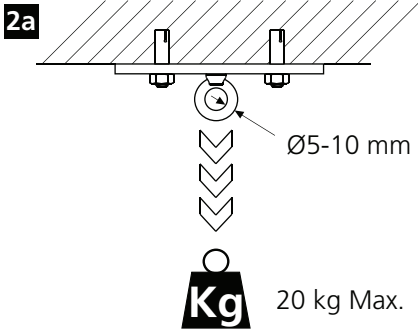

0-10V

DALI

Suspended mounting (a)

1a ⚡ 220-240V + 0-10V

1b ⚡ 220-240V + DALI

i ⚡

3a Lamp shade - Accessory

Bracket mounting (b) 