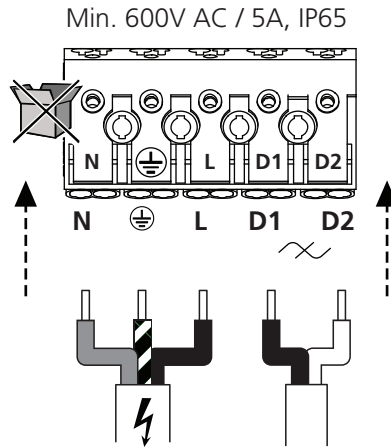

0-10V

DALI

Suspended mounting (a)

1a ⚡ 220-240V + 0-10V

1b ⚡ 220-240V + DALI

i ⚡

3a Lamp shade - Accessory

Bracket mounting (b) 