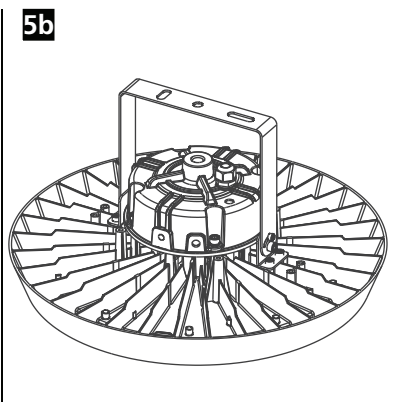

0-10V

DALI

Suspended mounting (a)

1a ⚡ 220-240V + 0-10V

1b ⚡ 220-240V + DALI

i ⚡

3a Lamp shade - Accessory

Bracket mounting (b) 