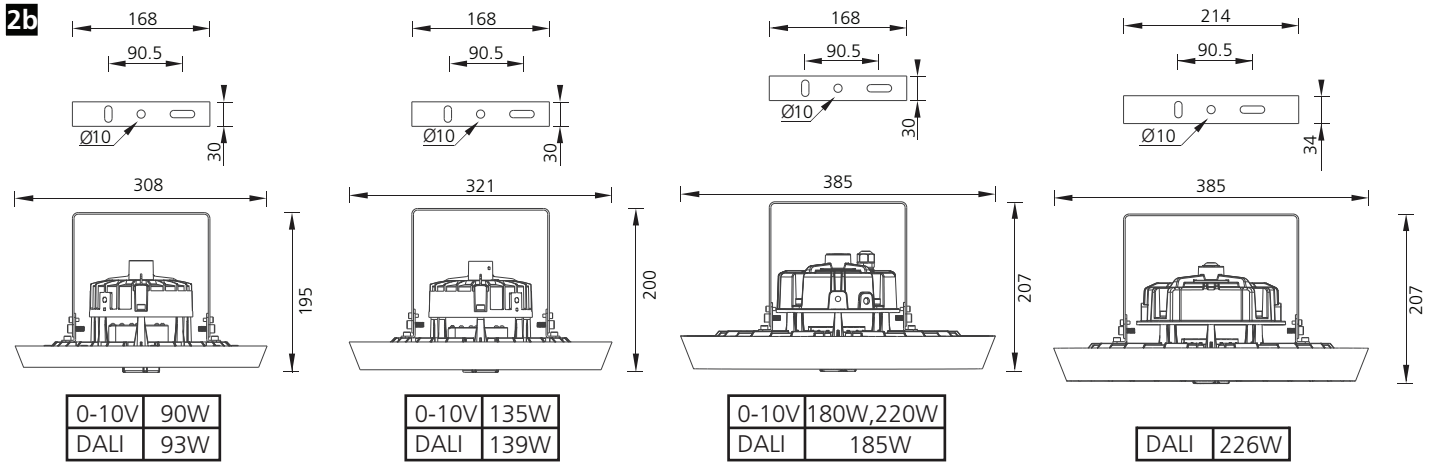

0-10V

DALI

Suspended mounting (a)

1a ⚡ 220-240V + 0-10V

1b ⚡ 220-240V + DALI

i ⚡

3a Lamp shade - Accessory

Bracket mounting (b) 