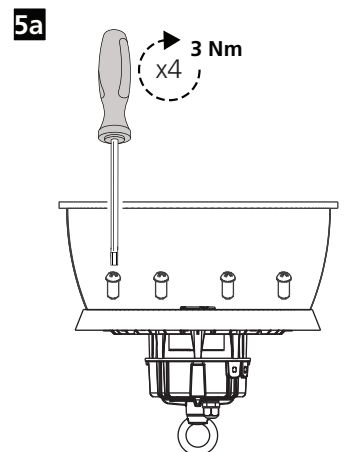

0-10V

DALI

Suspended mounting (a)

1a ⚡ 220-240V + 0-10V

1b ⚡ 220-240V + DALI

i ⚡

3a Lamp shade - Accessory

Bracket mounting (b) 