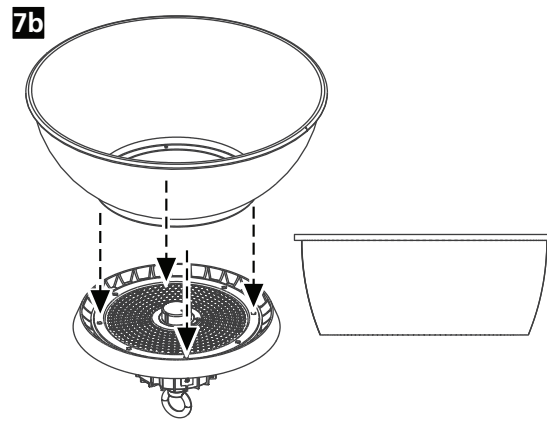

0-10V

DALI

Suspended mounting (a)

1a ⚡ 220-240V + 0-10V

1b ⚡ 220-240V + DALI

i ⚡

3a Lamp shade - Accessory

Bracket mounting (b) 