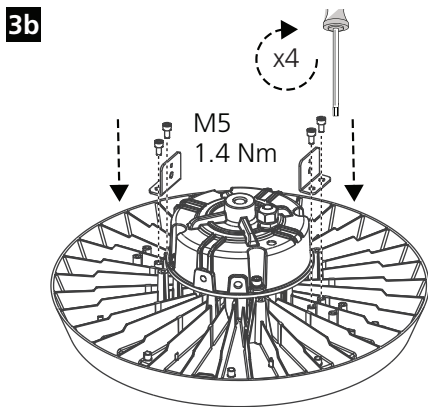

0-10V

DALI

Suspended mounting (a)

1a ⚡ 220-240V + 0-10V

1b ⚡ 220-240V + DALI

i ⚡

3a Lamp shade - Accessory

Bracket mounting (b) 