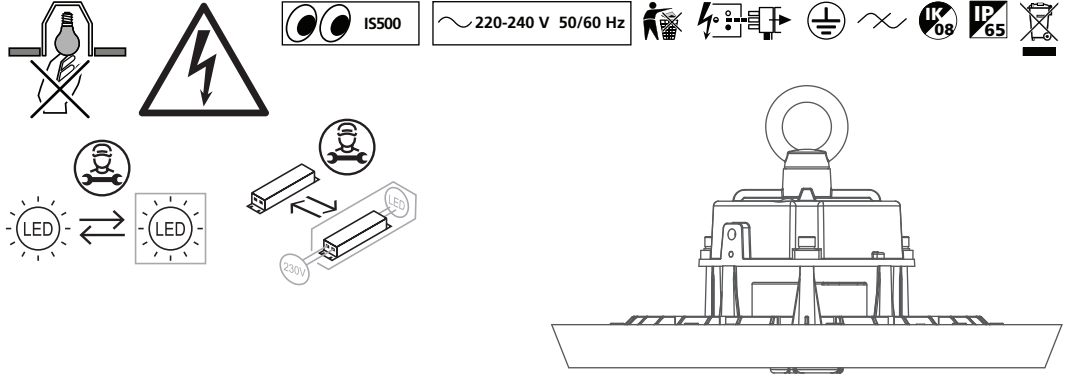

0-10V

DALI

Suspended mounting (a)

1a ⚡ 220-240V + 0-10V

1b ⚡ 220-240V + DALI

i ⚡

3a Lamp shade - Accessory

Bracket mounting (b) 