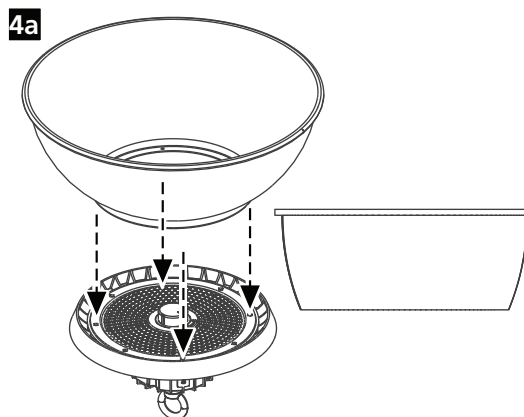

0-10V

DALI

Suspended mounting (a)

1a ⚡ 220-240V + 0-10V

1b ⚡ 220-240V + DALI

i ⚡

3a Lamp shade - Accessory

Bracket mounting (b) 