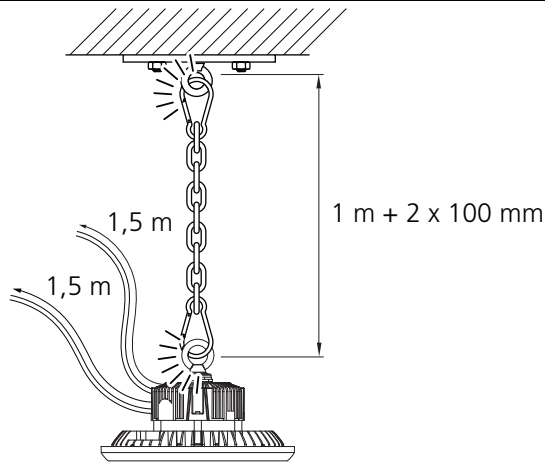

0-10V

DALI

Suspended mounting (a)

1a ⚡ 220-240V + 0-10V

1b ⚡ 220-240V + DALI

i ⚡

3a Lamp shade - Accessory

Bracket mounting (b) 