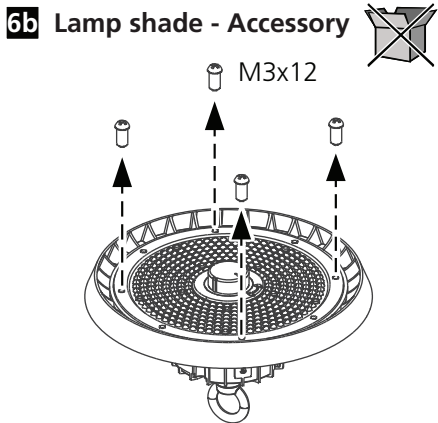

0-10V

DALI

Suspended mounting (a)

1a ⚡ 220-240V + 0-10V

1b ⚡ 220-240V + DALI

i ⚡

3a Lamp shade - Accessory

Bracket mounting (b) 