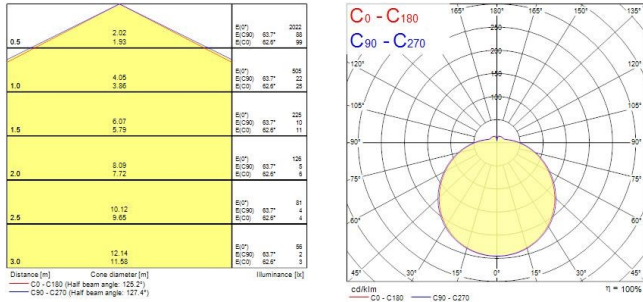

START eco Surface IP44

START ECO SURFACE IP44 2050LM 840
0043113

Product features

- Ceiling / wall luminaire with integrated LED. Perfect solution for hallways, circulation spaces or foyer. Even and uniform light distribution with a halo lighting effect on the wall surface. Body Size diameter 360mm. Power 24W, output 2050 lumens. Supplied with LED driver (non-dimmable). IK03 PMMA diffuser. Low maintenance with 30,000 hours LED life expectancy

PRODUCT OVERVIEW

Product name	START ECO SURFACE IP44 2050LM 840
Technology	LED
Housing	Aluminium
Mount	Ceiling surface mounting
Environment	Indoor
General application	Residential & Consumer
ETIM Class	EC002892
E-number FI	4170561
Warranty	3 years
Fixture luminous flux (lm)	2060
Luminaire efficacy (lm/W)	86
Colour temperature (K)	4000
Light colour	Neutral White
CRI (Ra)	80
Colour Variation Initial (SDCM)	SDCM6
Beam Angle (°)	120
Glare control	< 28
Photobiological Risk Group	RG0
Total power consumption (W)	24
Electrical protection	Class I
Dimmable	No
Housing colour	White
IP rating	IP44
IK rating	IK03
Product EAN number	5410288431130

PHOTOMETRY

START eco Surface IP44 START ECO SURFACE IP44 2050LM 840 0043113

TECHNICAL DRAWINGS

Version	Ø	H
6W	180	75
12W	250	80
17/18W	330	96
24W	360	100