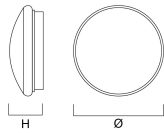

PRODUCT OVERVIEW

Product name	START ECO SURFACE IP44 2050LM 840
Technology	LED
Housing	Aluminium
Mount	Ceiling surface mounting
Environment	Indoor
General application	Residential & Consumer
ETIM Class	EC002892
E-number FI	4170561
Warranty	3 years
Fixture luminous flux (lm)	2060
Luminaire efficacy (lm/W)	86
Colour temperature (K)	4000
Light colour	Neutral White
CRI (Ra)	80
Colour Variation Initial (SDCM)	SDCM6
Beam Angle (°)	120
Glare control	< 28
Photobiological Risk Group	RG0
Total power consumption (W)	24
Electrical protection	Class I
Dimmable	No
Housing colour	White
IP rating	IP44
IK rating	IK03
Product EAN number	5410288431130

PHOTOMETRY

START eco Surface IP44 START ECO SURFACE IP44 2050LM 840 0043113

TECHNICAL DRAWINGS

Version	Ø	H
6W	180	75
12W	250	80
17/18W	330	96
24W	360	100