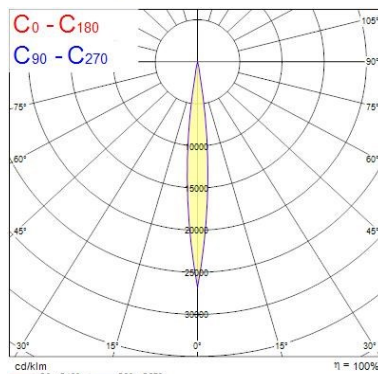

Safety data

Dry applications use only	Yes
---------------------------	-----

PHOTOMETRY

Distance [m]	Cone diameter [m]	E(0°) E(C0)	E(0°) E(C90)	Illuminance [lx]
0.5	0.09	8914	4428	
1.0	0.18	2229	1107	
1.5	0.27	990	492	
2.0	0.36	557	277	
2.5	0.46	357	177	
3.0	0.55	248	123	

Distance [m] Cone diameter [m] Illuminance [lx]
C0 - C180 (Half beam angle: 10.4°)

Distance [m]	Cone diameter [m]	E(0°) E(C0)	E(0°) E(C90)	Illuminance [lx]
0.5	0.37	1233	511	
1.0	0.73	308	123	
1.5	1.10	137	57	
2.0	1.46	77	32	
2.5	1.83	49	20	
3.0	2.20	34	14	

Distance [m] Cone diameter [m] Illuminance [lx]
C0 - C180 (Half beam angle: 40.2°)

Beacon LED Muse Tune

Beacon Muse Tune 90CRI SylSmart Wireless SSC01 White L3
2059771

Beacon LED Muse Tune

Beacon Muse Tune 90CRI SylSmart Wireless SSC01 White L3
2059771

Distance [m]	Cone diameter [m]	E(0°) E(C0)	7.5°	Illuminance [lx]
0.5	0.13	5302	2590	
1.0	0.26	1321	645	
1.5	0.39	587	288	
2.0	0.53	330	162	
2.5	0.66	211	104	
3.0	0.79	147	72	

Distance [m] Cone diameter [m] Illuminance [lx]
C0 - C180 (Half beam angle: 15.0°)