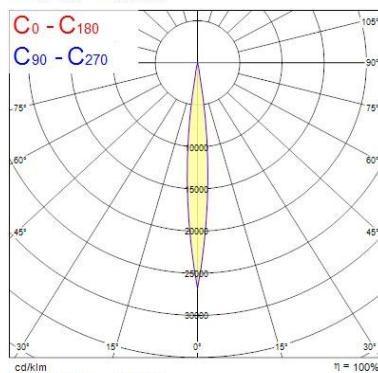

Safety data

Dry applications use only	Yes
---------------------------	-----

PHOTOMETRY

Distance [m]	Cone diameter [m]	E(0°) E(C0)	E(0°) E(C90)	Illuminance [lx]
0.5	0.09	8914	4428	
1.0	0.18	2229	1107	
1.5	0.27	990	492	
2.0	0.36	557	277	
2.5	0.46	357	177	
3.0	0.55	248	123	

Distance [m] Cone diameter [m] Illuminance [lx]
C0 - C180 (Half beam angle: 10.4°)

Distance [m]	Cone diameter [m]	E(0°) E(C0)	E(0°) E(C90)	Illuminance [lx]
0.5	0.37	1233	511	
1.0	0.73	308	123	
1.5	1.10	137	57	
2.0	1.46	77	32	
2.5	1.83	49	20	
3.0	2.20	34	14	

Distance [m] Cone diameter [m] Illuminance [lx]
C0 - C180 (Half beam angle: 40.2°)

Beacon LED Muse Tune

Beacon Muse Tune 90CRI SylSmart Wireless SSC01 White L3
2059771

Beacon LED Muse Tune

Beacon Muse Tune 90CRI SylSmart Wireless SSC01 White L3
2059771

Distance [m]	Cone diameter [m]	E(0°) E(C0)	7.5°	Illuminance [lx]
0.5	0.13	5302	2590	
1.0	0.26	1321	645	
1.5	0.39	587	288	
2.0	0.53	330	162	
2.5	0.66	211	104	
3.0	0.79	147	72	

Distance [m] Cone diameter [m] Illuminance [lx]
C0 - C180 (Half beam angle: 15.0°)