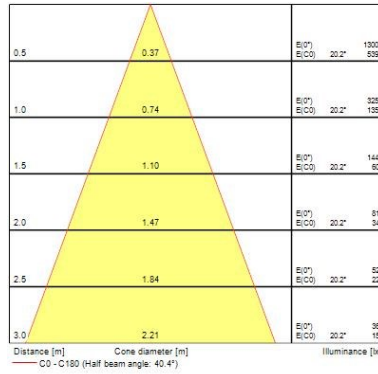

Beacon LED Muse Tune

Beacon Muse Tune 90CRI SylSmart Wireless SSC01 White L3
2059771