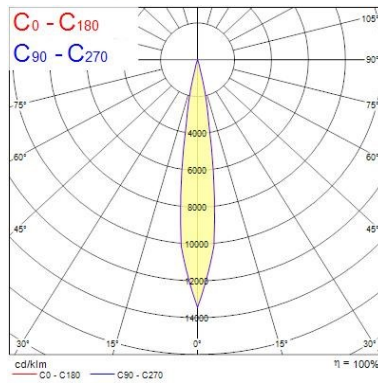

Beacon LED Muse Tune

Beacon Muse Tune 90CRI SylSmart Wireless SSC01 White L3
2059771