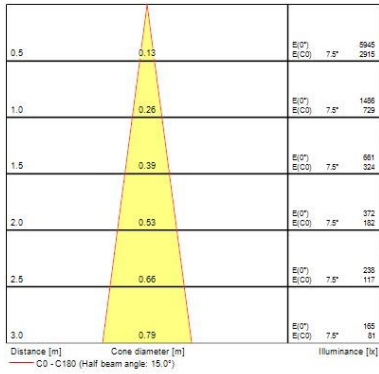

Beacon LED Muse Tune

Beacon Muse Tune 90CRI SylSmart Wireless SSC01 White L3
2059771