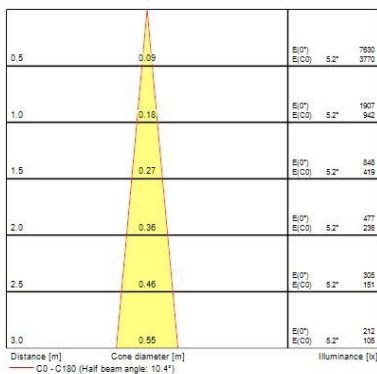

Optical data

Fixture luminous flux (lm)	71/134
LOR (%)	100
Correlated colour temperature range (K)	2100 - 4300
Light colour	Tuneable White
CRI (Ra)	90
Colour Consistency (SDCM)	3
Distribution type	Adjustable
Photobiological Risk Group	RG0

Safety data

Dry applications use only	Yes
---------------------------	-----

PHOTOMETRY

Distance [m]	Cone diameter [m]	E(0°) E(C0)	E(0°) E(C90)	Illuminance [lx]
0.5	0.09	8914	4428	
1.0	0.18	2229	1107	
1.5	0.27	990	492	
2.0	0.36	557	277	
2.5	0.46	357	177	
3.0	0.55	248	123	

Distance [m] Cone diameter [m] Illuminance [lx]
C0 - C180 (Half beam angle: 10.4°)

Distance [m]	Cone diameter [m]	E(0°) E(C0)	E(0°) E(C90)	Illuminance [lx]
0.5	0.37	1233	511	
1.0	0.73	308	123	
1.5	1.10	137	57	
2.0	1.46	77	32	
2.5	1.83	49	20	
3.0	2.20	34	14	

Distance [m] Cone diameter [m] Illuminance [lx]
C0 - C180 (Half beam angle: 40.2°)

Beacon LED Muse Tune

Beacon Muse Tune 90CRI SylSmart Wireless SSC01 White L3
2059771

Beacon LED Muse Tune

Beacon Muse Tune 90CRI SylSmart Wireless SSC01 White L3
2059771