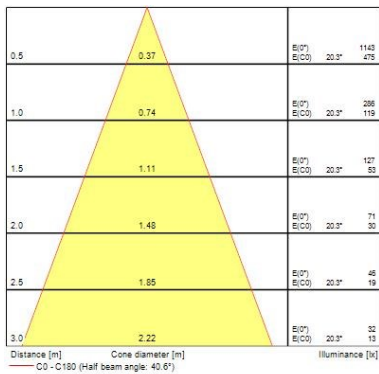

Beacon LED Muse Tune

Beacon Muse Tune 90CRI SylSmart Wireless SSC01 White L3
2059771