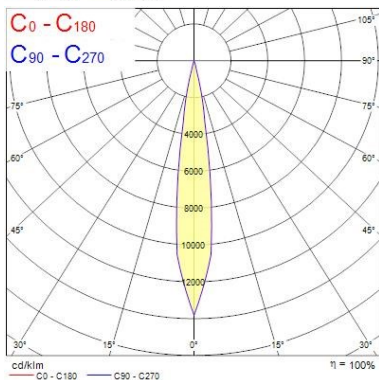

Beacon LED Muse Tune

Beacon Muse Tune 90CRI SylSmart Wireless SSC01 White L3
2059771