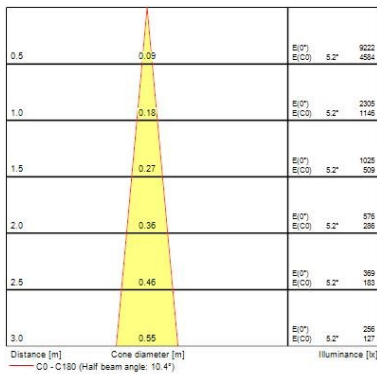

Safety data

Dry applications use only	Yes
---------------------------	-----

PHOTOMETRY

Distance [m]	Cone diameter [m]	E(0°) E(C0)	E(0°) E(C90)	Illuminance [lx]
0.5	0.09	8914	4428	
1.0	0.18	2229	1107	
1.5	0.27	990	492	
2.0	0.36	557	277	
2.5	0.46	357	177	
3.0	0.55	248	123	

Distance [m] Cone diameter [m] Illuminance [lx]
C0 - C180 (Half beam angle: 10.4°)

Distance [m]	Cone diameter [m]	E(0°) E(C0)	E(0°) E(C90)	Illuminance [lx]
0.5	0.37	1233	511	
1.0	0.73	308	123	
1.5	1.10	137	57	
2.0	1.46	77	32	
2.5	1.83	49	20	
3.0	2.20	34	14	

Distance [m] Cone diameter [m] Illuminance [lx]
C0 - C180 (Half beam angle: 40.2°)

Beacon LED Muse Tune

Beacon Muse Tune 90CRI SylSmart Wireless SSC01 White L3
2059771

Beacon LED Muse Tune

Beacon Muse Tune 90CRI SylSmart Wireless SSC01 White L3
2059771

Distance [m]	Cone diameter [m]	E(0°) E(C0)	7.5°	Illuminance [lx]
0.5	0.13	5302	2590	
1.0	0.26	1321	645	
1.5	0.39	587	288	
2.0	0.53	330	162	
2.5	0.66	211	104	
3.0	0.79	147	72	

Distance [m] Cone diameter [m] Illuminance [lx]
C0 - C180 (Half beam angle: 15.0°)