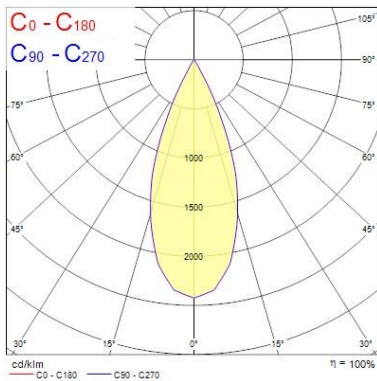

Distance [m] Cone diameter [m] Illuminance [lx]
C0 - C180 (Half beam angle: 10.4°)

Distance [m]	Cone diameter [m]	E(0°) E(C0)	E(0°) E(C90)	Illuminance [lx]
0.5	0.37	1233	511	
1.0	0.73	308	123	
1.5	1.10	137	57	
2.0	1.46	77	32	
2.5	1.83	49	20	
3.0	2.20	34	14	

Distance [m] Cone diameter [m] Illuminance [lx]
C0 - C180 (Half beam angle: 40.2°)

Beacon LED Muse Tune

Beacon Muse Tune 90CRI SylSmart Wireless SSC01 White L3
2059771

Beacon LED Muse Tune

Beacon Muse Tune 90CRI SylSmart Wireless SSC01 White L3
2059771

Distance [m]	Cone diameter [m]	E(0°) E(C0)	7.5°	Illuminance [lx]
0.5	0.13	5302	2590	
1.0	0.26	1321	645	
1.5	0.39	587	288	
2.0	0.53	330	162	
2.5	0.66	211	104	
3.0	0.79	147	72	

Distance [m] Cone diameter [m] Illuminance [lx]
C0 - C180 (Half beam angle: 15.0°)

Distance [m]	Cone diameter [m]	E(0°) E(C0)	7.5°	Illuminance [lx]
0.5	0.13	5683	2897	
1.0	0.26	1488	724	
1.5	0.39	651	322	
2.0	0.53	388	191	
2.5	0.66	235	116	
3.0	0.79	163	80	

Distance [m] Cone diameter [m] Illuminance [lx]
C0 - C180 (Half beam angle: 15.0°)