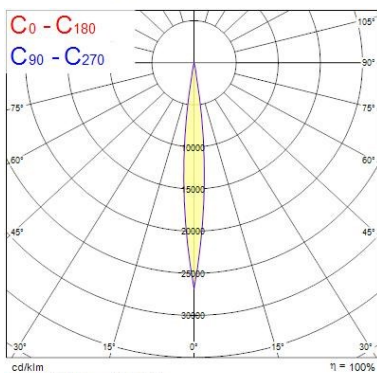

Safety data

Dry applications use only	Yes
---------------------------	-----

PHOTOMETRY

Distance [m]	Cone diameter [m]	E(0°) E(C0)	E(0°) E(C90)	Illuminance [lx]
0.5	0.09	8914	4428	
1.0	0.18	2229	1107	
1.5	0.27	990	492	
2.0	0.36	557	277	
2.5	0.46	357	177	
3.0	0.55	248	123	

Distance [m] Cone diameter [m] Illuminance [lx]
C0 - C180 (Half beam angle: 10.4°)

Distance [m]	Cone diameter [m]	E(0°) E(C0)	E(0°) E(C90)	Illuminance [lx]
0.5	0.37	1233	511	
1.0	0.73	308	123	
1.5	1.10	137	57	
2.0	1.46	77	32	
2.5	1.83	49	20	
3.0	2.20	34	14	

Distance [m] Cone diameter [m] Illuminance [lx]
C0 - C180 (Half beam angle: 40.2°)

Beacon LED Muse Tune

Beacon Muse Tune 90CRI SylSmart Wireless SSC01 White L3
2059771

Beacon LED Muse Tune

Beacon Muse Tune 90CRI SylSmart Wireless SSC01 White L3
2059771

Distance [m]	Cone diameter [m]	E(0°) E(C0)	7.5°	Illuminance [lx]
0.5	0.13	5302	2590	
1.0	0.26	1321	645	
1.5	0.39	587	288	
2.0	0.53	330	162	
2.5	0.66	211	104	
3.0	0.79	147	72	

Distance [m] Cone diameter [m] Illuminance [lx]
C0 - C180 (Half beam angle: 15.0°)