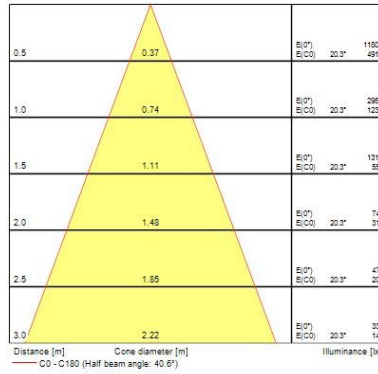

Beacon LED Muse Tune

Beacon Muse Tune 90CRI SylSmart Wireless SSC01 White L3
2059771