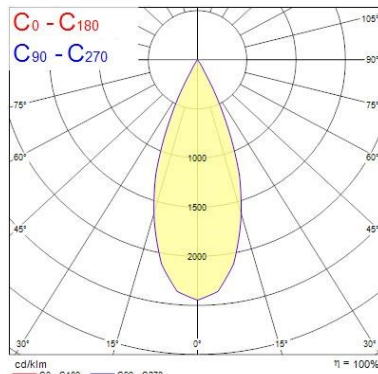

Beacon LED Muse Tune

Beacon Muse Tune 90CRI SylSmart Wireless SSC01 White L3
2059771