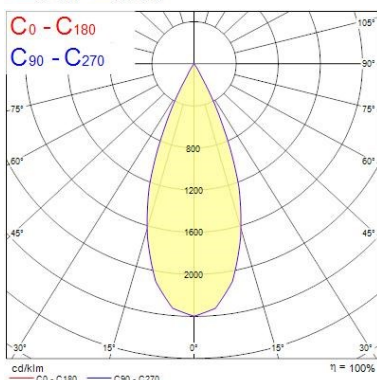

Distance [m] Cone diameter [m] Illuminance [lx]
C0 - C180 (Half beam angle: 10.4°)

Distance [m]	Cone diameter [m]	E(0°) E(C0)	E(0°) E(C90)	Illuminance [lx]
0.5	0.37	1233	511	
1.0	0.73	308	123	
1.5	1.10	137	57	
2.0	1.46	77	32	
2.5	1.83	49	20	
3.0	2.20	34	14	

Distance [m] Cone diameter [m] Illuminance [lx]
C0 - C180 (Half beam angle: 40.2°)

Beacon LED Muse Tune

Beacon Muse Tune 90CRI SylSmart Wireless SSC01 White L3
2059771

Beacon LED Muse Tune

Beacon Muse Tune 90CRI SylSmart Wireless SSC01 White L3
2059771

Distance [m]	Cone diameter [m]	E(0°) E(C0)	7.5°	Illuminance [lx]
0.5	0.13	5302	2590	
1.0	0.26	1321	645	
1.5	0.39	587	288	
2.0	0.53	330	162	
2.5	0.66	211	104	
3.0	0.79	147	72	

Distance [m] Cone diameter [m] Illuminance [lx]
C0 - C180 (Half beam angle: 15.0°)

Distance [m]	Cone diameter [m]	E(0°) E(C0)	7.5°	Illuminance [lx]
0.5	0.13	5683	2897	
1.0	0.26	1488	724	
1.5	0.39	651	322	
2.0	0.53	388	191	
2.5	0.66	235	116	
3.0	0.79	163	80	

Distance [m] Cone diameter [m] Illuminance [lx]
C0 - C180 (Half beam angle: 15.0°)