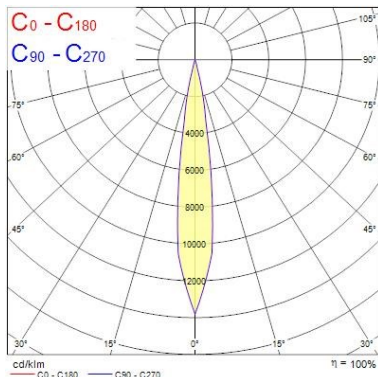

Lifetime data

Lifespan L70 B50	70000
-------------------------	-------

Physical data

Housing colour	RAL 9016 - Traffic white / Bezel
IP rating	IP20
IK rating	IK02
Diffuser finish	Frosted
Diffuser material	PC Polycarbonate
Nominal Product Width (mm)	140
Nominal Product Height (mm)	216
Nominal Product Diameter (mm)	80
Weight (kg)	1.34

Beacon LED Muse Tune

Beacon Muse Tune 90CRI SylSmart Wireless SSC01 White L3
2059771

Packaging

Single packaging type	Carton
Product EAN number	5025768597710
Packaging single length / height (cm)	18.0
Packaging single width (cm)	18.0
Packaging single depth (cm)	17.0
DUN14 (outer)	05025768597710
Units per outer package	1
Packaging outer length / height (cm)	18.0
Packaging outer width (cm)	18.0
Packaging outer depth (cm)	17.0

Safety data

Dry applications use only	Yes
---------------------------	-----

PHOTOMETRY

Distance [m]	Cone diameter [m]	E(0°) E(C0)	E(0°) E(C90)	Illuminance [lx]
0.5	0.09	8914	4428	
1.0	0.18	2229	1107	
1.5	0.27	990	492	
2.0	0.36	557	277	
2.5	0.46	357	177	
3.0	0.55	248	123	

Distance [m] Cone diameter [m] Illuminance [lx]
C0 - C180 (Half beam angle: 10.4°)

Distance [m]	Cone diameter [m]	E(0°) E(C0)	E(0°) E(C90)	Illuminance [lx]
0.5	0.37	1233	511	
1.0	0.73	308	123	
1.5	1.10	137	57	
2.0	1.46	77	32	
2.5	1.83	49	20	
3.0	2.20	34	14	