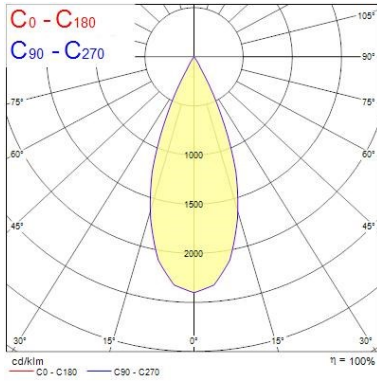

Distance [m] Cone diameter [m] Illuminance [lx]
C0 - C180 (Half beam angle: 10.4°)

Distance [m]	Cone diameter [m]	E(0°) E(C0)	E(0°) E(C90)	Illuminance [lx]
0.5	0.37	1233	511	
1.0	0.73	308	123	
1.5	1.10	137	57	
2.0	1.46	77	32	
2.5	1.83	49	20	
3.0	2.20	34	14	

Distance [m] Cone diameter [m] Illuminance [lx]
C0 - C180 (Half beam angle: 40.2°)

Beacon LED Muse Tune

Beacon Muse Tune 90CRI SylSmart Wireless SSC01 White L3
2059771

Beacon LED Muse Tune

Beacon Muse Tune 90CRI SylSmart Wireless SSC01 White L3
2059771

Distance [m]	Cone diameter [m]	E(0°) E(C0)	7.5°	Illuminance [lx]
0.5	0.13	5302	2590	
1.0	0.26	1321	645	
1.5	0.39	587	288	
2.0	0.53	330	162	
2.5	0.66	211	104	
3.0	0.79	147	72	

Distance [m] Cone diameter [m] Illuminance [lx]
C0 - C180 (Half beam angle: 15.0°)

Distance [m]	Cone diameter [m]	E(0°) E(C0)	7.5°	Illuminance [lx]
0.5	0.13	5683	2897	
1.0	0.26	1488	724	
1.5	0.39	651	322	
2.0	0.53	388	191	
2.5	0.66	235	116	
3.0	0.79	163	80	

Distance [m] Cone diameter [m] Illuminance [lx]
C0 - C180 (Half beam angle: 15.0°)