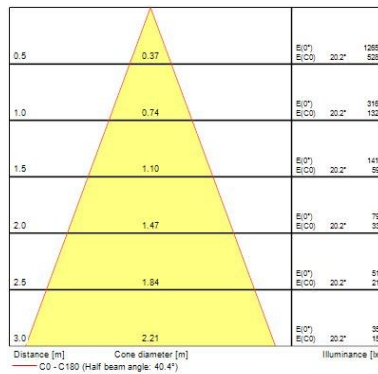

Beacon LED Muse Tune

Beacon Muse Tune 90CRI SylSmart Wireless SSC01 White L3
2059771