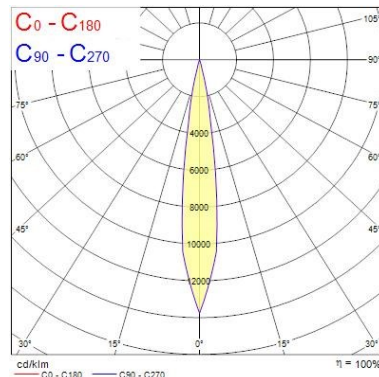

Optical data

Fixture luminous flux (lm)	71/134
LOR (%)	100
Correlated colour temperature range (K)	2100 - 4300
Light colour	Tuneable White
CRI (Ra)	90
Colour Consistency (SDCM)	3
Distribution type	Adjustable
Photobiological Risk Group	RG0

Lifetime data

Lifespan L70 B50	70000
-------------------------	-------

Physical data

Housing colour	RAL 9016 - Traffic white / Bezel
IP rating	IP20
IK rating	IK02
Diffuser finish	Frosted
Diffuser material	PC Polycarbonate
Nominal Product Width (mm)	140
Nominal Product Height (mm)	216
Nominal Product Diameter (mm)	80
Weight (kg)	1.34

Safety data

Dry applications use only	Yes
---------------------------	-----

PHOTOMETRY

Distance [m]	Cone diameter [m]	E(0°) E(C0)	E(0°) E(C90)	Illuminance [lx]
0.5	0.09	8914	4428	
1.0	0.18	2229	1107	
1.5	0.27	990	492	
2.0	0.36	557	277	
2.5	0.46	357	177	
3.0	0.55	248	123	

Distance [m] Cone diameter [m] Illuminance [lx]
C0 - C180 (Half beam angle: 10.4°)

Distance [m]	Cone diameter [m]	E(0°) E(C0)	E(0°) E(C90)	Illuminance [lx]
0.5	0.37	1233	511	
1.0	0.73	308	123	
1.5	1.10	137	57	
2.0	1.46	77	32	
2.5	1.83	49	20	
3.0	2.20	34	14	