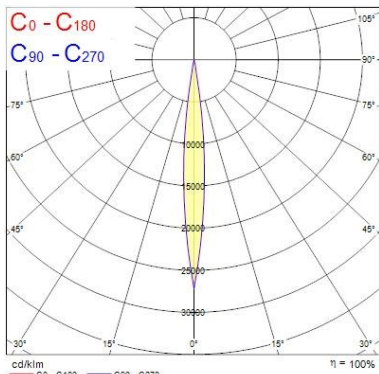

Beacon LED Muse Tune

Beacon Muse Tune 90CRI SylSmart Wireless SSC01 White L3
2059771