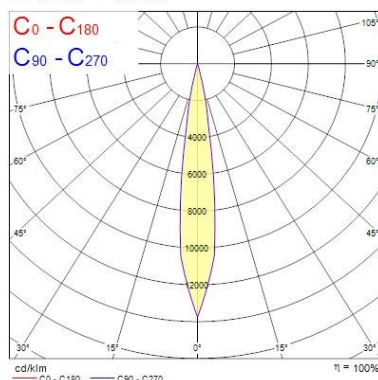

Distance [m] Cone diameter [m] Illuminance [lx]
C0 - C180 (Half beam angle: 10.4°)

Distance [m]	Cone diameter [m]	E(0°) E(C0)	E(0°) E(C90)	Illuminance [lx]
0.5	0.37	1233	511	
1.0	0.73	308	123	
1.5	1.10	137	57	
2.0	1.46	77	32	
2.5	1.83	49	20	
3.0	2.20	34	14	

Distance [m] Cone diameter [m] Illuminance [lx]
C0 - C180 (Half beam angle: 40.2°)

Beacon LED Muse Tune

Beacon Muse Tune 90CRI SylSmart Wireless SSC01 White L3
2059771

Beacon LED Muse Tune

Beacon Muse Tune 90CRI SylSmart Wireless SSC01 White L3
2059771

Distance [m]	Cone diameter [m]	E(0°) E(C0)	7.5°	Illuminance [lx]
0.5	0.13	5302	2590	
1.0	0.26	1321	645	
1.5	0.39	587	288	
2.0	0.53	330	162	
2.5	0.66	211	104	
3.0	0.79	147	72	

Distance [m] Cone diameter [m] Illuminance [lx]
C0 - C180 (Half beam angle: 15.0°)

Distance [m]	Cone diameter [m]	E(0°) E(C0)	7.5°	Illuminance [lx]
0.5	0.13	5683	2897	
1.0	0.26	1488	724	
1.5	0.39	651	322	
2.0	0.53	388	191	
2.5	0.66	235	116	
3.0	0.79	163	80	

Distance [m] Cone diameter [m] Illuminance [lx]
C0 - C180 (Half beam angle: 15.0°)