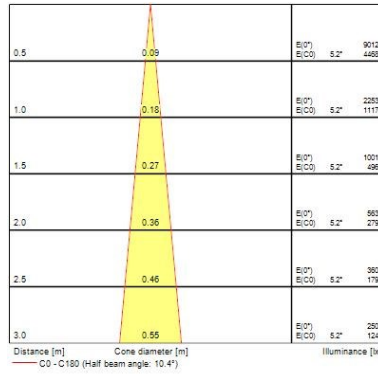

Beacon LED Muse Tune

Beacon Muse Tune 90CRI SylSmart Wireless SSC01 White L3
2059771

TECHNICAL DRAWINGS