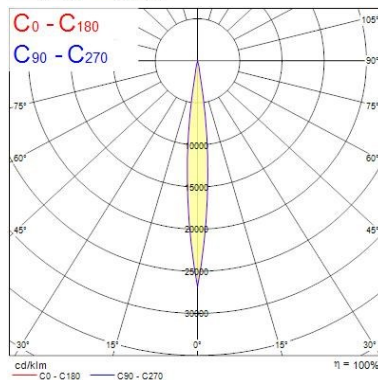

Beacon LED Muse Tune

Beacon Muse Tune 90CRI SylSmart Wireless SSC01 White L3
2059771