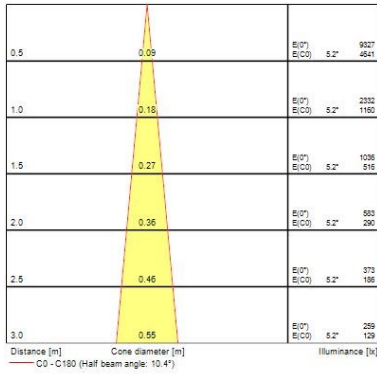

Safety data

Dry applications use only	Yes
---------------------------	-----

PHOTOMETRY

Distance [m]	Cone diameter [m]	E(0°) E(C0)	E(0°) E(C90)	Illuminance [lx]
0.5	0.09	8914	4428	
1.0	0.18	2229	1107	
1.5	0.27	990	492	
2.0	0.36	557	277	
2.5	0.46	357	177	
3.0	0.55	248	123	

Distance [m] Cone diameter [m] Illuminance [lx]
C0 - C180 (Half beam angle: 10.4°)

Distance [m]	Cone diameter [m]	E(0°) E(C0)	E(0°) E(C90)	Illuminance [lx]
0.5	0.37	1233	511	
1.0	0.73	308	123	
1.5	1.10	137	57	
2.0	1.46	77	32	
2.5	1.83	49	20	
3.0	2.20	34	14	

Distance [m] Cone diameter [m] Illuminance [lx]
C0 - C180 (Half beam angle: 40.2°)

Beacon LED Muse Tune

Beacon Muse Tune 90CRI SylSmart Wireless SSC01 White L3
2059771

Beacon LED Muse Tune

Beacon Muse Tune 90CRI SylSmart Wireless SSC01 White L3
2059771

Distance [m]	Cone diameter [m]	E(0°) E(C0)	7.5°	Illuminance [lx]
0.5	0.13	5302	2590	
1.0	0.26	1321	645	
1.5	0.39	587	288	
2.0	0.53	330	162	
2.5	0.66	211	104	
3.0	0.79	147	72	

Distance [m] Cone diameter [m] Illuminance [lx]
C0 - C180 (Half beam angle: 15.0°)