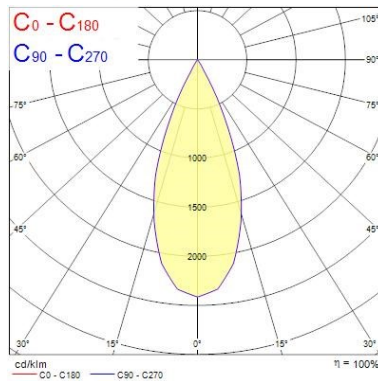

Distance [m] Cone diameter [m] Illuminance [lx]
C0 - C180 (Half beam angle: 10.4°)

Distance [m]	Cone diameter [m]	E(0°) E(C0)	E(0°) E(C90)	Illuminance [lx]
0.5	0.37	1233	511	
1.0	0.73	308	123	
1.5	1.10	137	57	
2.0	1.46	77	32	
2.5	1.83	49	20	
3.0	2.20	34	14	

Distance [m] Cone diameter [m] Illuminance [lx]
C0 - C180 (Half beam angle: 40.2°)

Beacon LED Muse Tune

Beacon Muse Tune 90CRI SylSmart Wireless SSC01 White L3
2059771

Beacon LED Muse Tune

Beacon Muse Tune 90CRI SylSmart Wireless SSC01 White L3
2059771

Distance [m]	Cone diameter [m]	E(0°) E(C0)	7.5°	Illuminance [lx]
0.5	0.13	5302	2590	
1.0	0.26	1321	645	
1.5	0.39	587	288	
2.0	0.53	330	162	
2.5	0.66	211	104	
3.0	0.79	147	72	

Distance [m] Cone diameter [m] Illuminance [lx]
C0 - C180 (Half beam angle: 15.0°)

Distance [m]	Cone diameter [m]	E(0°) E(C0)	7.5°	Illuminance [lx]
0.5	0.13	5683	2897	
1.0	0.26	1488	724	
1.5	0.39	651	322	
2.0	0.53	388	191	
2.5	0.66	235	116	
3.0	0.79	163	80	

Distance [m] Cone diameter [m] Illuminance [lx]
C0 - C180 (Half beam angle: 15.0°)