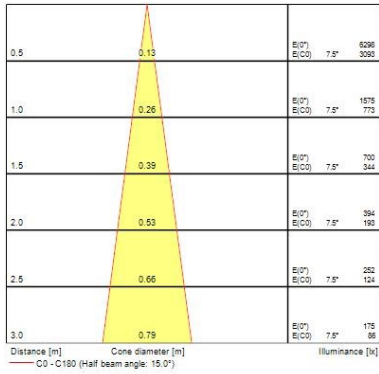

Beacon LED Muse Tune

Beacon Muse Tune 90CRI SylSmart Wireless SSC01 White L3
2059771

TECHNICAL DRAWINGS