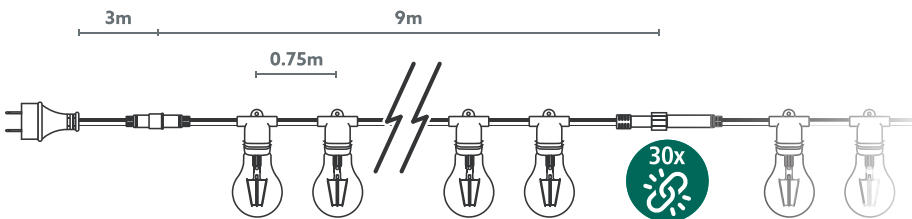

YourHome Festoon String

Additional Images

Euro Plug

UK Plug

Dimension (mm)

0086324

0086304

SYLVANIA