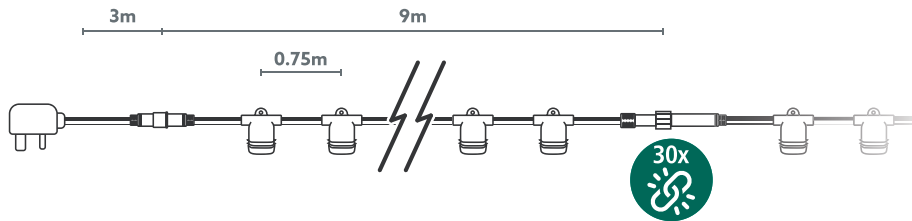

ToLEDo Retro Chroma lamps are included in the YourHome Festoon String Kit and can be purchased separately. See below

Code	Description	Voltage (V)	Power (W)	Luminous Flux (lm)	Luminous Efficacy (lm/W)	Colour	Dominant Wavelength (nm)	Base	Finish	Average rated life (h)	Dimmable (Y/N)	IP Rating	Packaging Qty
ToLEDo™ Retro Chroma Non-Dimmable													
0086306	ToLEDo Retro Chroma A60 Orange E27 SL	220-240	4	380	95	Orange	595	E27	Clear	10,000	N	IP54	6
0086307	ToLEDo Retro Chroma A60 Red E27 SL	220-240	4	80	20	Red	620	E27	Clear	10,000	N	IP54	6
0086308	ToLEDo Retro Chroma A60 Blue E27 SL	220-240	4	80	20	Blue	455	E27	Clear	15,000	N	IP54	6
0086309	ToLEDo Retro Chroma A60 Green E27 SL	220-240	4	700	175	Green	540	E27	Clear	6,000	N	IP54	6
0086310	ToLEDo Retro Chroma A60 G/B/R/O E27 4pk SL	220-240	4	various	various	O/R/B/G	various	E27	Clear	various	N	IP54	6

YourHome Festoon String

Additional Images

Euro Plug

UK Plug

Dimension (mm)

0086324

0086304

SYLVANIA