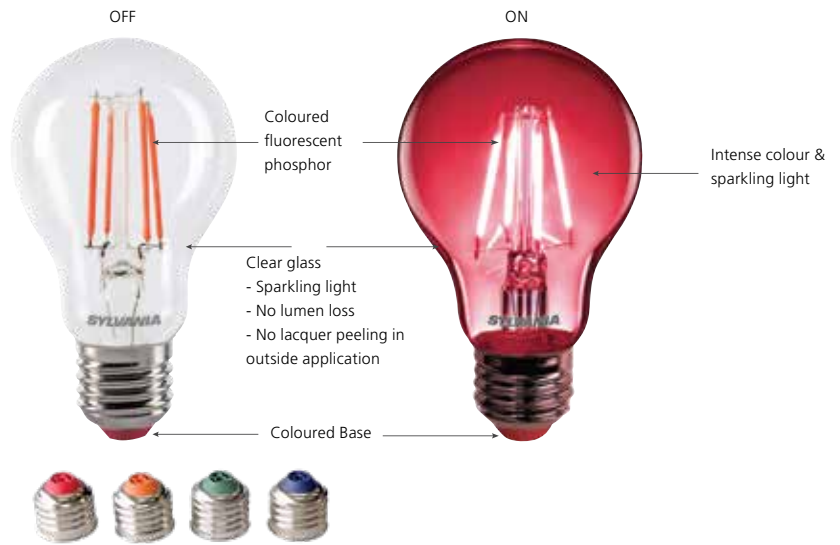

Sylvania's YourHome Festoon String Kit is a stylish lighting solution which contains 12 ToLEDo Retro Chroma coloured lamps. These attractive crystal-clear bulbs are different to other coloured LED lamps on the market today. They use filament LED technology to give a sparkling and intense colour output. They are not coated with a plastic film or painted, which can restrict light output and wear off over time. Instead the colour is emitted from the LED filament itself resulting in an improved light output. The festoon is also available without lamps.

ToLEDo Retro Chroma lamps are included in the YourHome Festoon String Kit and can be purchased separately. See below

Code	Description	Voltage (V)	Power (W)	Luminous Flux (lm)	Luminous Efficacy (lm/W)	Colour	Dominant Wavelength (nm)	Base	Finish	Average rated life (h)	Dimmable (Y/N)	IP Rating	Packaging Qty
ToLEDo™ Retro Chroma Non-Dimmable													
0086306	ToLEDo Retro Chroma A60 Orange E27 SL	220-240	4	380	95	Orange	595	E27	Clear	10,000	N	IP54	6
0086307	ToLEDo Retro Chroma A60 Red E27 SL	220-240	4	80	20	Red	620	E27	Clear	10,000	N	IP54	6
0086308	ToLEDo Retro Chroma A60 Blue E27 SL	220-240	4	80	20	Blue	455	E27	Clear	15,000	N	IP54	6
0086309	ToLEDo Retro Chroma A60 Green E27 SL	220-240	4	700	175	Green	540	E27	Clear	6,000	N	IP54	6
0086310	ToLEDo Retro Chroma A60 G/B/R/O E27 4pk SL	220-240	4	various	various	O/R/B/G	various	E27	Clear	various	N	IP54	6

YourHome Festoon String

Additional Images

Euro Plug

UK Plug

Dimension (mm)

0086324

0086304

SYLVANIA