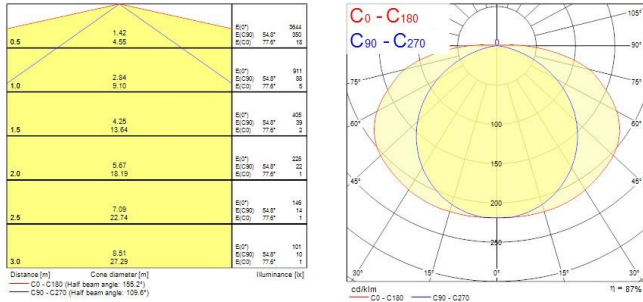

Start Tubular - Electronic

Start Tubular IP66 149 EB 840
0042342