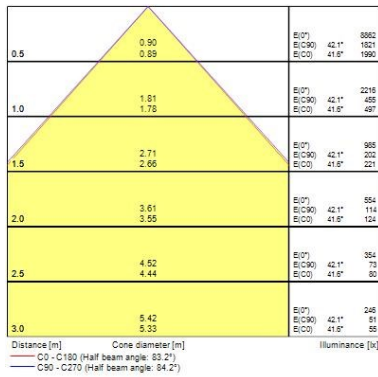

Optical data

Fixture luminous flux (lm)	4,550
Luminaire efficacy (lm/W)	95
Colour temperature (K)	3000
Light colour	Warm White
CRI (Ra)	80
Colour Variation Initial (SDCM)	SDCM5
Beam Angle (°)	90
Distribution type	Symmetric
Glare control	< 19
Photobiological Risk Group	RG0

Lifetime data

Lifespan L70 B50	120000
------------------	--------

Physical data

Housing colour	RAL 9003 - Signal white
IP rating	IP40/20

START Panel Flat UGR19 600x600

START Panel Flat UGR19 600x600 4800Lm 830
0047230

IK rating	IK03
Diffuser finish	Prismatic
Nominal Product Length (mm)	595
Nominal Product Width (mm)	595
Nominal Product Height (mm)	9.5
Weight (kg)	2.713
Recessed Depth (mm)	45

Packaging

Single packaging type	Carton
Product EAN number	5410288472300
Packaging single length / height (cm)	63.0
Packaging single width (cm)	4.4
Packaging single depth (cm)	67.5
DUN14 (outer)	15410288472307
Units per outer package	2
Packaging outer length / height (cm)	65.0
Packaging outer width (cm)	10.8
Packaging outer depth (cm)	69.5

Safety data

Optimal operating condition (°C)	-20-40
---	--------

PHOTOMETRY

TECHNICAL DRAWINGS