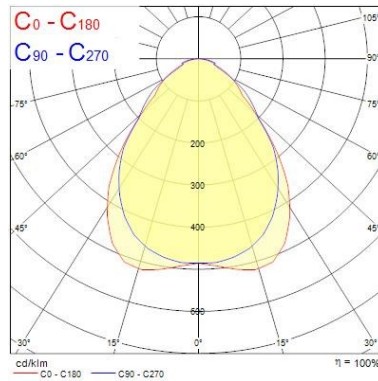

START Panel Flat UGR19 600x600

START Panel Flat UGR19 600x600 4800Lm 830
0047230

IK rating	IK03
Diffuser finish	Prismatic
Nominal Product Length (mm)	595
Nominal Product Width (mm)	595
Nominal Product Height (mm)	9.5
Weight (kg)	2.713
Recessed Depth (mm)	45

Packaging

Single packaging type	Carton
Product EAN number	5410288472300
Packaging single length / height (cm)	63.0
Packaging single width (cm)	4.4
Packaging single depth (cm)	67.5
DUN14 (outer)	15410288472307
Units per outer package	2
Packaging outer length / height (cm)	65.0
Packaging outer width (cm)	10.8
Packaging outer depth (cm)	69.5

Safety data

Optimal operating condition (°C)	-20-40

PHOTOMETRY

TECHNICAL DRAWINGS