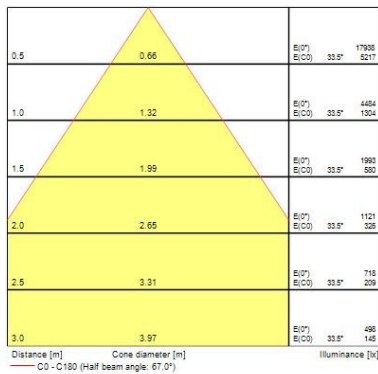

Beacon LED XXL BEACON XXL WB 4K L3 WHT 2093061

Packaging

Single packaging type	Carton
Product EAN number	5025768930616
Packaging single length / height (cm)	25.0
Packaging single width (cm)	19.5
Packaging single depth (cm)	20.0
DUN14 (outer)	05025768930616
Units per outer package	1
Packaging outer length / height (cm)	25.0
Packaging outer width (cm)	19.5
Packaging outer depth (cm)	20.0

PHOTOMETRY

TECHNICAL DRAWINGS