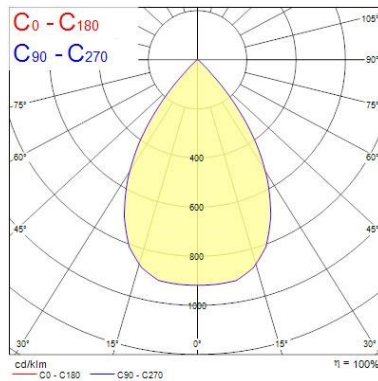

Beacon LED XXL BEACON XXL WB 4K L3 WHT 2093061

Packaging

Single packaging type	Carton
Product EAN number	5025768930616
Packaging single length / height (cm)	25.0
Packaging single width (cm)	19.5
Packaging single depth (cm)	20.0
DUN14 (outer)	05025768930616
Units per outer package	1
Packaging outer length / height (cm)	25.0
Packaging outer width (cm)	19.5
Packaging outer depth (cm)	20.0

PHOTOMETRY

TECHNICAL DRAWINGS