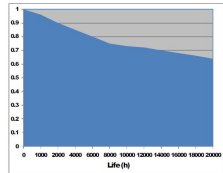

TECHNICAL DRAWINGS

LUMEN MAINTENANCE