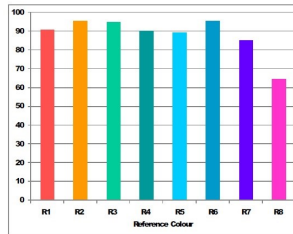

COLOUR RENDERING