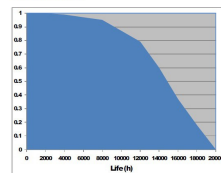

SURVIVAL RATE