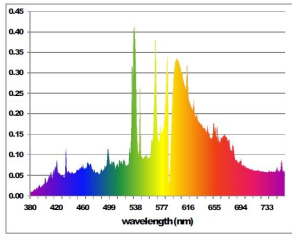

CMI-TD Superia *SUPERIA CMI-TD 150W WDL/USV RX7S SLV* 0020309

LAMP SPECTRUM