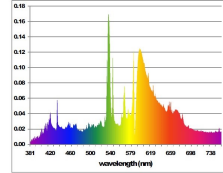

LAMP SPECTRUM