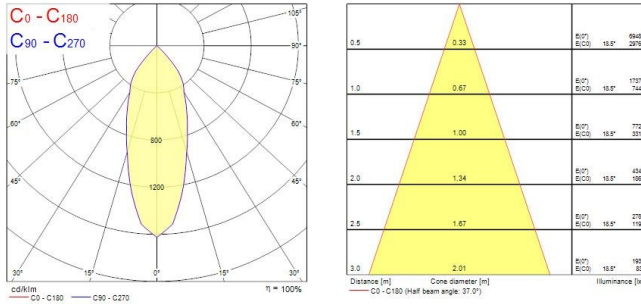

Myriad V IP65 Chrome Bezel

MYRIAD IP65 3000K PHASE DIM CHROME
2049527

Product features

- MYRIAD IP65 3000K PHASE DIM CHROME

PRODUCT OVERVIEW

Product name	MYRIAD IP65 3000K PHASE DIM CHROME
Technology	LED
Mount	Ceiling recessed mounting
Environment	Interior
General application	Hospitality, Office, Retail
ETIM Class	EC001744
Warranty	5 years
Fixture luminous flux (lm)	1069
Luminaire efficacy (lm/W)	107
LOR (%)	100
Colour temperature (K)	3000
Light colour	Warm White
CRI (Ra)	90
Colour Variation Initial (SDCM)	SDCM3
Beam Angle (°)	30
Total power consumption (W)	10
Electrical protection	Class II
Control gear type	Other
Control gear mounting	Integral
IP rating	IP65/20
IK rating	IK02
Product EAN number	5025768495276

PHOTOMETRY

Myriad V IP65 Chrome Bezel MYRIAD IP65 3000K PHASE DIM CHROME 2049527

TECHNICAL DRAWINGS