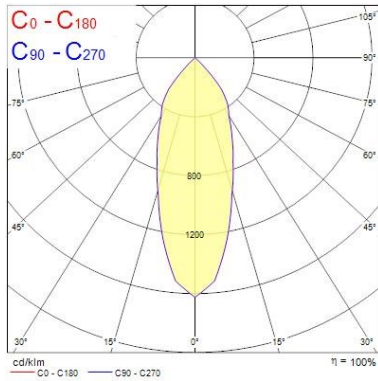

Myriad V IP65 Chrome Bezel MYRIAD IP65 3000K PHASE DIM CHROME 2049527

PHOTOMETRY

0.5	0.33	E_(0°) E_(C0)	18.5°	6948 2976
1.0	0.67	E_(0°) E_(C0)	18.5°	1737 744
1.5	1.00	E_(0°) E_(C0)	18.5°	772 331
2.0	1.34	E_(0°) E_(C0)	18.5°	434 186
2.5	1.67	E_(0°) E_(C0)	18.5°	278 119
3.0	2.01	E_(0°) E_(C0)	18.5°	195 85

Distance [m]   Cone diameter [m]
C0 - C180 (Half beam angle: 37.0°)   Illuminance [lx]

TECHNICAL DRAWINGS