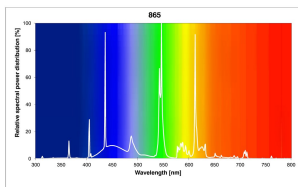

T8 Luxline Plus

F70W/T8/865
0001095

Product features

- T8 6500K fluorescent lamps

PRODUCT OVERVIEW

Product name	F70W/T8/865
Technology	Fluorescent
Watt (Rated) (W)	69.50
Lamp shape	Tube, double-ended
Type	T8 Luxline Plus
Cap/Base	G13
Lamp finish	Frosted/Coated
Fixture rating	Open
General application	Education, Hospitality, Logistics & Industry, Museums & Galleries, Office, Residential & Consumer, Retail
ETIM Class	EC000108
E-number FI	4940247
Luminous flux (lm)	5800
Colour temperature (K)	6500
Light colour	Daylight
CRI (Ra)	85
Colour Variation Initial (SDCM)	SDCM5
Photobiological Risk Group	Not applicable
Wattage (W)	70.00
Product Voltage (V)	128
Dimmable	Yes
Average life (Nominal) (h)	20000
Product EAN number	5410288010953

PHOTOMETRY

TECHNICAL DRAWINGS

T8 Luxline Plus
F70W/T8/865
0001095