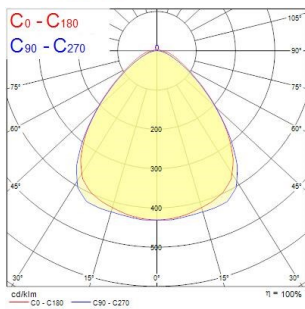

Syl-Line electrical unit

SYL-LINE GT3R 4K DALI WD WH EMPRO

0042138

Product features

- Syl-Line LED Gear Tray, 4000K Neutral White, Wide Beam, White, Emergency DALI Inverter Feedback

PRODUCT OVERVIEW

Product name	SYL-LINE GT3R 4K DALI WD WH EMPRO
Technology	LED
Cap/Base	N/A
Housing	Aluminium
Mount	Ceiling surface mounting, Suspended
Environment	Interior
General application	Logistics & Industry, Retail
ETIM Class	EC000109
Warranty	5 years
Fixture luminous flux (lm)	6342
Luminous flux (lm)	6342
Luminaire efficacy (lm/W)	117.44
LOR (%)	100
Colour temperature (K)	4000
Light colour	Neutral White
CRI (Ra)	80
Photobiological Risk Group	RG0
Total power consumption (W)	54
Electrical protection	Class I
Control gear type	Electronic ballast
Dimmable	Yes
Minimum dimming level (%)	99
Housing colour	White
IP rating	IP20
IK rating	IK02
Product EAN number	5410288421384

PHOTOMETRY

Syl-Line electrical unit SYL-LINE GT3R 4K DALI WD WH EMPRO 0042138

Distance [m]	Cone diameter [m]	E(0°)	E(C90)	E(C0)	Illuminance [lx]
0.5	0.98 0.99	1082	44.4° 2038	44.4° 1987	
1.0	1.96 1.97	278	44.4° 802	44.4° 494	
1.5	2.94 2.96	121	44.4° 327	44.4° 220	
2.0	3.92 3.94	68	44.4° 125	44.4° 101	
2.5	4.90 4.93	40	44.4° 80	44.4° 79	
3.0	5.88 5.92	30	44.4° 58	44.4° 58	

Distance [m] Cone diameter [m] Illuminance [lx]
 C0 - C180 (Half beam angle: 88.3°)
 C90 - C270 (Half beam angle: 88.3°)

Distance [m]	Cone diameter [m]	E(0°)	E(C90)	E(C0)	Illuminance [lx]
0.5	1.01 1.02	1028	45.3° 179	45.3° 174	
1.0	2.02 2.04	251	45.3° 64	45.3° 63	
1.5	3.03 3.05	112	45.3° 29	45.3° 19	
2.0	4.04 4.07	63	45.3° 11	45.3° 11	
2.5	5.05 5.09	40	45.3° 7	45.3° 7	
3.0	6.06 6.11	30	45.3° 5	45.3° 5	

Distance [m] Cone diameter [m] Illuminance [lx]
 C0 - C180 (Half beam angle: 91.9°)
 C90 - C270 (Half beam angle: 90.6°)

TECHNICAL DRAWINGS