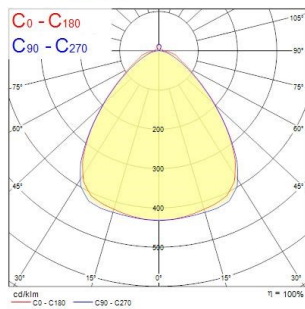

PHOTOMETRY

Syl-Line electrical unit SYL-LINE GT3R 4K DALI WD WH EMPRO 0042138

Distance [m]	Cone diameter [m]	E(0°)	E(C90)	E(C0)	Illuminance [lx]
0.5	0.98 0.99	1082	44.4° 2038	44.4° 1987	
1.0	1.96 1.97	278	44.4° 802	44.4° 494	
1.5	2.94 2.96	121	44.4° 327	44.4° 220	
2.0	3.92 3.94	68	44.4° 125	44.4° 101	
2.5	4.90 4.93	40	44.4° 80	44.4° 79	
3.0	5.88 5.92	30	44.4° 58	44.4° 58	

Distance [m] Cone diameter [m] Illuminance [lx]
 C0 - C180 (Half beam angle: 88.3°)
 C90 - C270 (Half beam angle: 88.3°)

Distance [m]	Cone diameter [m]	E(0°)	E(C90)	E(C0)	Illuminance [lx]
0.5	1.01 1.02	1028	45.3° 179	45.3° 174	
1.0	2.02 2.04	251	45.3° 64	45.3° 63	
1.5	3.03 3.05	112	45.3° 29	45.3° 19	
2.0	4.04 4.07	63	45.3° 11	45.3° 11	
2.5	5.05 5.09	40	45.3° 7	45.3° 7	
3.0	6.06 6.11	30	45.3° 5	45.3° 5	

Distance [m] Cone diameter [m] Illuminance [lx]
 C0 - C180 (Half beam angle: 91.9°)
 C90 - C270 (Half beam angle: 90.6°)

TECHNICAL DRAWINGS