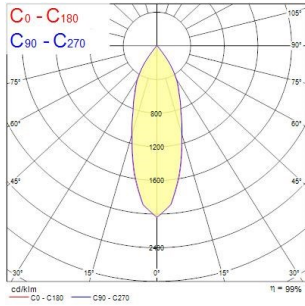

Start Spot Scoop

START SPOT SCOOP 1050LM 930 MB WHITE

0060580

Product features

- Recessed Adjustable Accent Downlight, integrated LED, die cast aluminium body, Ø115mm cut-out, CCT 3000K, SDCM<3, CRI90, 1050lm, total power consumption 12W, resulting in 88lm/W.

PRODUCT OVERVIEW

Product name	START SPOT SCOOP 1050LM 930 MB WHITE
Technology	LED
Housing	Aluminium
Environment	Indoor
General application	Retail
ETIM Class	EC001744
E-number FI	4276977
Warranty	5 years
Fixture luminous flux (lm)	1050
Luminaire efficacy (lm/W)	88
Colour temperature (K)	3000
Light colour	Warm White
CRI (Ra)	90
Colour Variation Initial (SDCM)	SDCM3
Beam Angle (°)	32
Photobiological Risk Group	RG1
Total power consumption (W)	12
Electrical protection	Class II
Dimmable	No
LED Flickering Rate	Medium (21% - 40%)
Housing colour	RAL 9016 - Traffic white / Bezel
IP rating	IP40/20
IK rating	IK03
Product EAN number	5410288605807

PHOTOMETRY

Start Spot Scoop *START SPOT SCOOP 1050LM 930 MB WHITE* 0060580

Distance [m]	Cone diameter [m]	E0%	E1%	E5%	E10%	E15%	E20%	E30%	E40%	E50%	E60%	E70%	E80%	E90%	Beam diameter [m]	Illuminance [lx]
0.5	0.30	50%	50%	16%	16%	8%	8%	4%	4%	2%	2%	1%	1%	0%	0.30	894
1.0	0.61	50%	50%	16%	16%	8%	8%	4%	4%	2%	2%	1%	1%	0%	0.61	214
1.5	0.91	50%	50%	16%	16%	8%	8%	4%	4%	2%	2%	1%	1%	0%	0.91	95
2.0	1.22	50%	50%	16%	16%	8%	8%	4%	4%	2%	2%	1%	1%	0%	1.22	58
2.5	1.52	50%	50%	16%	16%	8%	8%	4%	4%	2%	2%	1%	1%	0%	1.52	34
3.0	1.82	50%	50%	16%	16%	8%	8%	4%	4%	2%	2%	1%	1%	0%	1.82	23