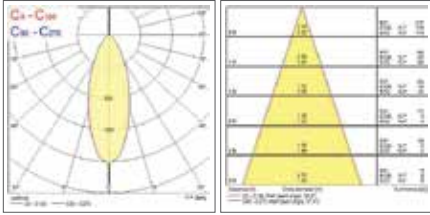

*Luminaire can be covered with insulation

Dimensions (mm)

START eco Spot, START eco Spot 3CCT

START eco Spot High Output

START eco Spot Low Voltage

START eco Spot

Photometric Data

IP44 3000K