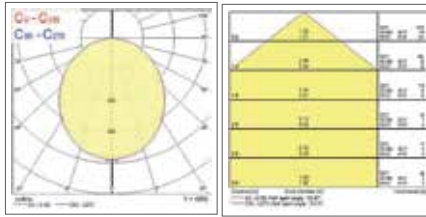

IP65 4000K (3CCT)