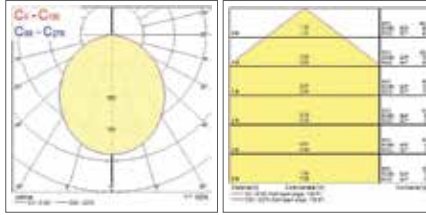

START eco Spot

Photometric Data

IP44 3000K

Additional Images