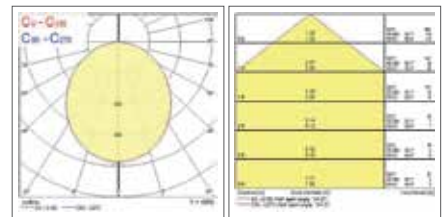

IP65 6500K (3CCT)