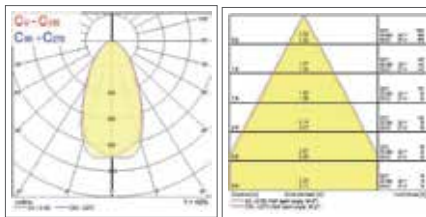

IP44 4000K (3CCT)