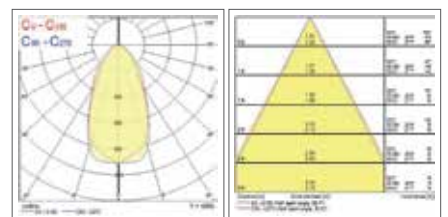

IP44 6500K (3CCT)