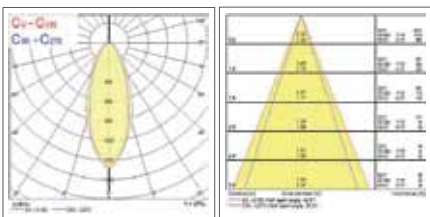

IP44 3000K (3CCT)