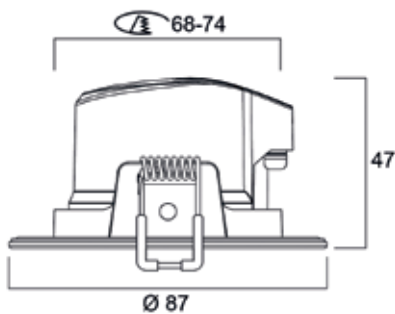

START eco Spot

Features

- Integrated LED accent downlight with high lumen efficacy
- New improved lower profile of 47mm and loop-in, loop-out wiring with fast terminals
- Additional silver bezel ring with fast snap-on mounting included in the packaging
- IP44 version available in tilt and with unique lens design, beam angle 38°
- IP65 version fixed with frosted lens, beam angle up to 110°
- Cut-out of 68-84mm allows direct replacement of most halogen spots installation on the market
- Non dimmable, dimmable with leading edge/trailing edge dimmers
- Light output up to 950lm with efficiency up to 98lm/W
- High colour rendering index, CRI>80
- Choice of 3000K (Warm white), 4000K (Neutral white) and 3000K-4000K-6500K (Warm-to-Cool White)
- Lifetime: 30,000 hours at L70
- Energy Class: A++, A+, A

*Luminaire can be covered with insulation

Dimensions (mm)

START eco Spot, START eco Spot 3CCT

START eco Spot High Output

START eco Spot Low Voltage

START eco Spot

Photometric Data

IP44 3000K