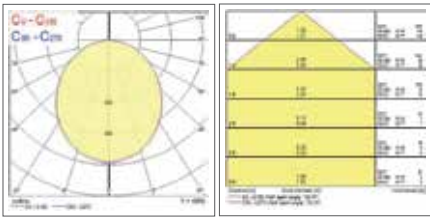

IP65 3000K (3CCT)