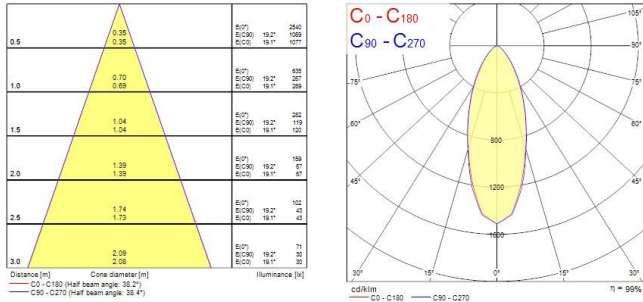

Start eco Spot IP44 *START ECO SPOT 420lm 830 IP44 DIM WHT* 0005376

TECHNICAL DRAWINGS