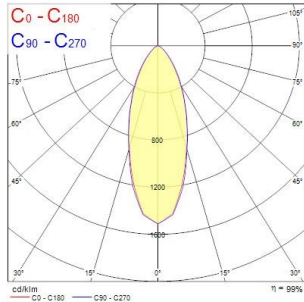

Start eco Spot IP44 *START ECO SPOT 420lm 830 IP44 DIM WHT* 0005376

TECHNICAL DRAWINGS