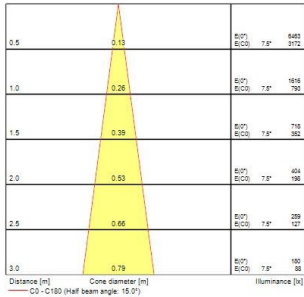

Beacon LED Muse Tune

Beacon Muse Tune 90CRI On-board DIM White L3
2059767