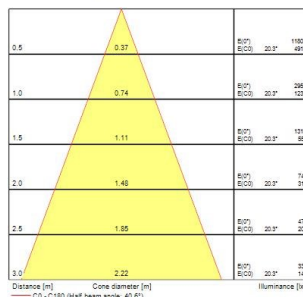

Beacon LED Muse Tune

Beacon Muse Tune 90CRI On-board DIM White L3
2059767