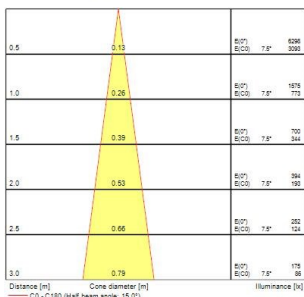

Beacon LED Muse Tune

Beacon Muse Tune 90CRI On-board DIM White L3
2059767