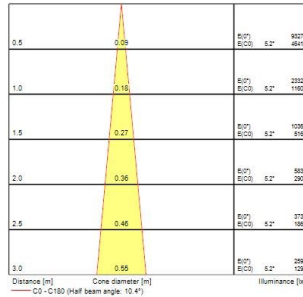

Beacon LED Muse Tune

Beacon Muse Tune 90CRI On-board DIM White L3
2059767