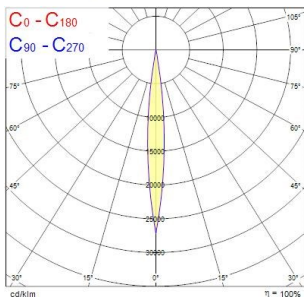

Beacon LED Muse Tune

Beacon Muse Tune 90CRI On-board DIM White L3
2059767