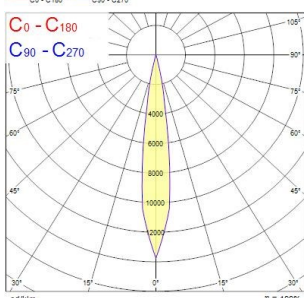

Beacon LED Muse Tune

Beacon Muse Tune 90CRI On-board DIM White L3
2059767