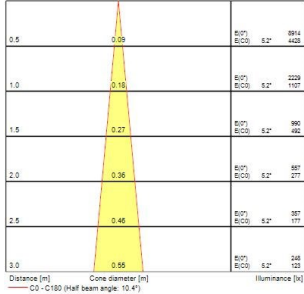

Beacon LED Muse Tune

Beacon Muse Tune 90CRI On-board DIM White L3

2059767