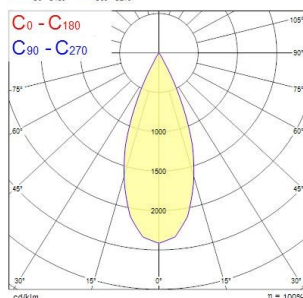

Beacon LED Muse Tune

Beacon Muse Tune 90CRI On-board DIM White L3
2059767