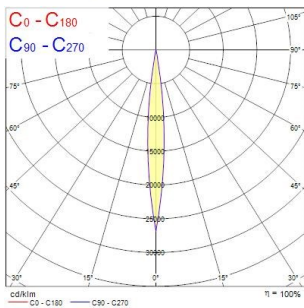

Beacon LED Muse Tune

Beacon Muse Tune 90CRI On-board DIM White L3

2059767