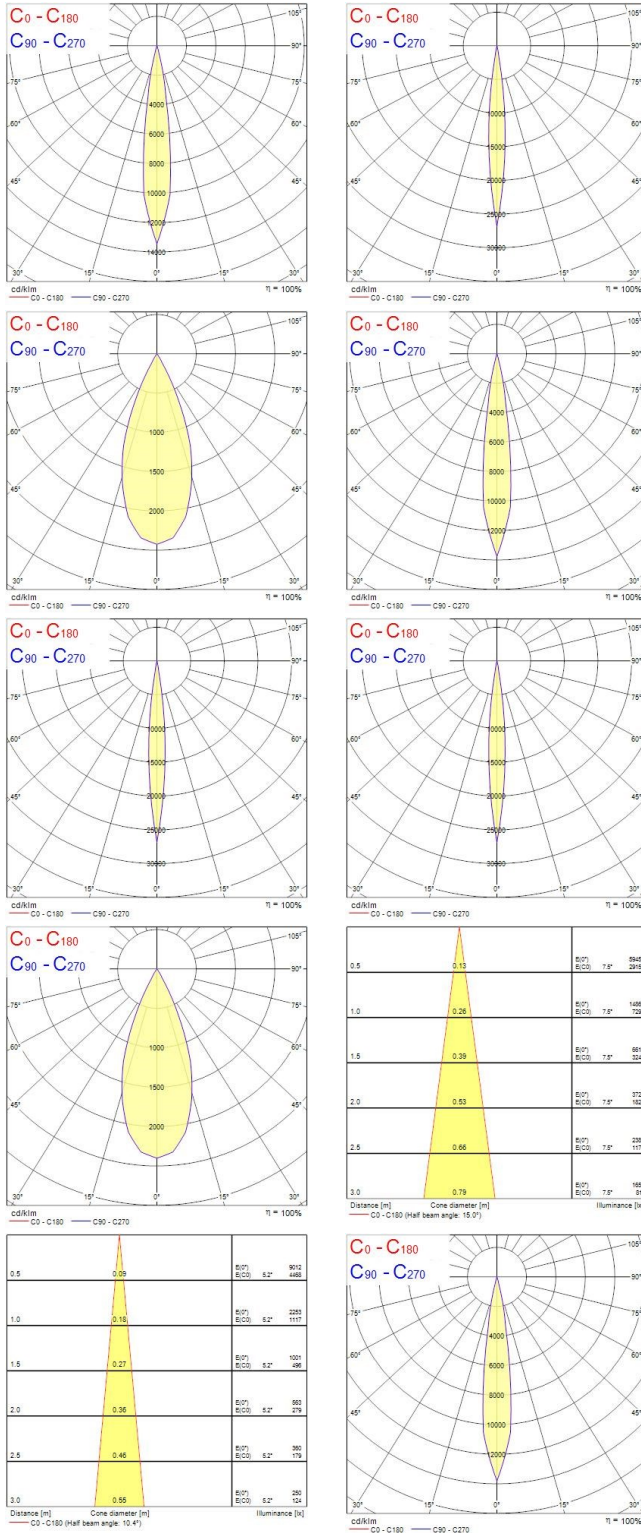

Beacon LED Muse Tune

Beacon Muse Tune 90CRI On-board DIM White L3
2059767