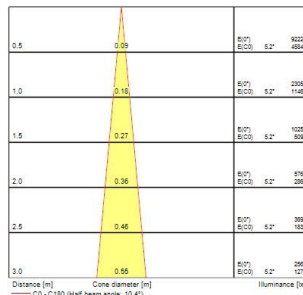

Beacon LED Muse Tune

Beacon Muse Tune 90CRI On-board DIM White L3

2059767