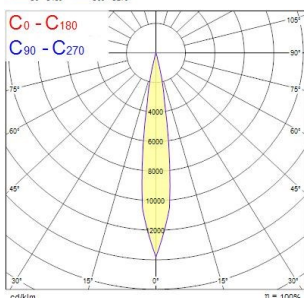

Beacon LED Muse Tune

Beacon Muse Tune 90CRI On-board DIM White L3
2059767