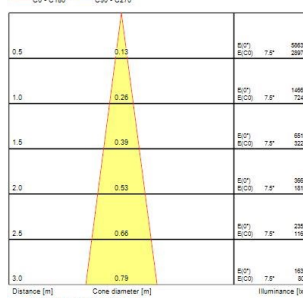

Beacon LED Muse Tune

Beacon Muse Tune 90CRI On-board DIM White L3
2059767