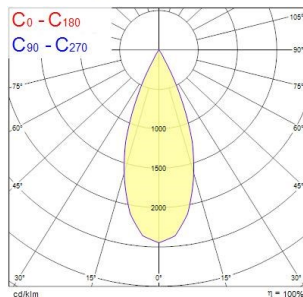

Beacon LED Muse Tune

Beacon Muse Tune 90CRI On-board DIM White L3
2059767