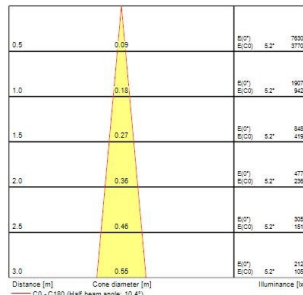

Beacon LED Muse Tune

Beacon Muse Tune 90CRI On-board DIM White L3

2059767