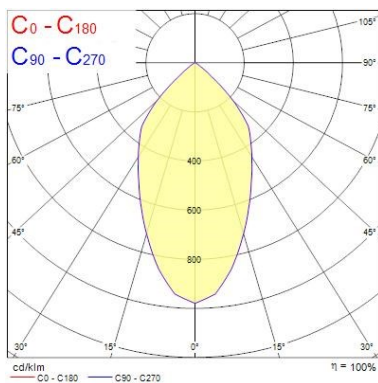

Optical data

Fixture luminous flux (lm)	3229
Luminaire efficacy (lm/W)	115
LOR (%)	100
Colour temperature (K)	4000
Light colour	Neutral White
CRI (Ra)	80
Colour Variation Initial (SDCM)	SDCM3
Beam Angle (°)	57
Photobiological Risk Group	RG1

Lifetime data

Lifespan L70 B50	60000
Lifespan L70 B20	60000
Lifespan L70 B10	60000

Expospot 90 cardan round - Sylvania EXPOSPOT 90 CARDAN HE RA80 4000K WB WHITE 0060311

Lifespan L80 B50	60000
Lifespan L80 B20	60000
Lifespan L80 B10	60000
Lifespan L90 B50	60000
Lifespan L90 B20	60000
Lifespan L90 B10	55000

Physical data

Housing colour	White
IP rating	IP20
IK rating	IK02
Nominal Product Width (mm)	163
Nominal Product Height (mm)	104
Cutout Dimensions (W x L in mm or Diameter in mm)	148
Weight (kg)	0.77
Recessed Depth (mm)	104

PHOTOMETRY

Distance [m]	Cone diameter [m]	E(0°) [lx]	E(C0) [lx]
0.5	0.54	12645	4334
1.0	1.07	3161	1054
1.5	1.61	1405	452
2.0	2.14	790	271
2.5	2.68	506	173
3.0	3.22	351	120

Distance [m] Cone diameter [m]
C0 - C180 (Half beam angle: 56.4°) Illuminance [lx]