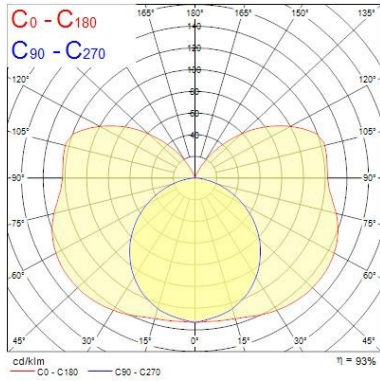

SylFast T8

SylFast T8 1x36W EB E3

0046110

ETIM Class	EC000109
Warranty	2 years

Optical data

Fixture luminous flux (lm)	2944
LOR (%)	92
Light colour	N/A
Adjustable chromaticity	N
Distribution type	Symmetric, Direct
Emergency duration (h)	3.0

Electrical data

Total power consumption (W)	36
Mains voltage (V)	220-240V~
Electrical protection	Class I
Control gear type	Electronic ballast
Control gear mounting	Integral
Transformer required	Yes
Dimmable	No
Glow Wire Test (°C)	850
Nominal Frequency (Hz)	50/60Hz

Physical data

Housing colour	White
IP rating	IP20
IK rating	IK02
Nominal Product Length (mm)	1227
Nominal Product Width (mm)	51
Nominal Product Height (mm)	74
Weight (kg)	4.005

Packaging

Single packaging type	Plastic
Product EAN number	5410288461106
Packaging single length / height (cm)	122.5
Packaging single width (cm)	4.2
Packaging single depth (cm)	4.4
DUN14 (outer)	15410288461103
Units per outer package	6
Packaging outer length / height (cm)	124.0
Packaging outer width (cm)	10.5
Packaging outer depth (cm)	16.0

Safety data

Optimal operating condition (°C)	-25-60

PHOTOMETRY

SylFast T8

SylFast T8 1x36W EB E3
0046110

TECHNICAL DRAWINGS