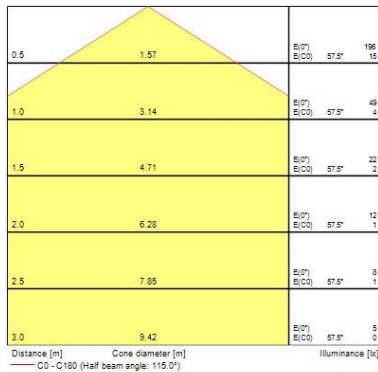

Brio IP65 LED

BRIO IP55 LED 3k DALI Emergency Silver
4054943

Physical data

Housing colour	Silver
IP rating	IP55
IK rating	IK10
Diffuser finish	Opal
Diffuser material	PC Polycarbonate
Reflector finish	White
Nominal Product Length (mm)	408
Nominal Product Width (mm)	358
Weight (kg)	3.2

Packaging

Single packaging type	Carton
Product EAN number	5026524549431
Packaging single length / height (cm)	50.0
Packaging single width (cm)	50.0
Packaging single depth (cm)	20.0
Units per outer package	1
Packaging outer length / height (cm)	50.0
Packaging outer width (cm)	50.0
Packaging outer depth (cm)	20.0

PHOTOMETRY