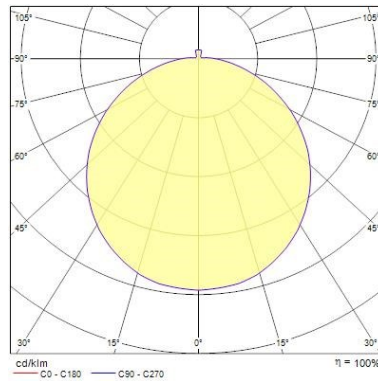

Brio IP65 LED

BRIO IP55 LED 3k DALI Emergency Silver
4054943

Physical data

Housing colour	Silver
IP rating	IP55
IK rating	IK10
Diffuser finish	Opal
Diffuser material	PC Polycarbonate
Reflector finish	White
Nominal Product Length (mm)	408
Nominal Product Width (mm)	358
Weight (kg)	3.2

Packaging

Single packaging type	Carton
Product EAN number	5026524549431
Packaging single length / height (cm)	50.0
Packaging single width (cm)	50.0
Packaging single depth (cm)	20.0
Units per outer package	1
Packaging outer length / height (cm)	50.0
Packaging outer width (cm)	50.0
Packaging outer depth (cm)	20.0

PHOTOMETRY