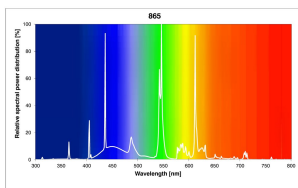

T5 FHO Luxline Plus

80W/T5/865 FHO
0002786

Product features

PRODUCT OVERVIEW

Product name	80W/T5/865 FHO
Technology	Fluorescent
Watt (Rated) (W)	80
Lamp shape	Tube, double-ended
Type	T5 FHO Luxline Plus
Cap/Base	G5
Lamp finish	Frosted/Coated
Fixture rating	Open
General application	Education, Hospitality, Logistics & Industry, Museums & Galleries, Office, Retail, Residential & Consumer
ETIM Class	EC000108
E-number FI	4944509
E-number SE	8356566
E-number Norway	3843430
Luminous flux (lm)	6000
Rated lamp efficacy 100h 50Hz at 35°C (lm/W)	78
Colour temperature (K)	6500
Light colour	Daylight
CRI (Ra)	85
Colour Variation Initial (SDCM)	SDCM5
Photobiological Risk Group	Not applicable
Wattage (W)	80.00
Product Voltage (V)	152
Dimmable	Yes
Average life (Nominal) (h)	24000
Product EAN number	5410288027869

PHOTOMETRY

T5 FHO Luxline Plus
80W/T5/865 FHO
0002786

TECHNICAL DRAWINGS