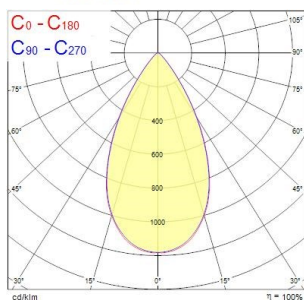

Pixo Large

Pixo Large 5200lm 940 NB MB WB WHT
0005450

TECHNICAL DRAWINGS