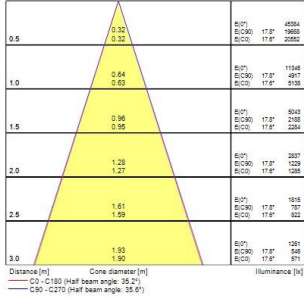

Pixo Large

Pixo Large 5200lm 940 NB MB WB WHT

0005450

Product features

- Integrated LED spotlight, Textured White - RAL9016, simple and slick integral design with no driver box and without any visible screws, ideal for retail applications, die-cast aluminium body, passive cooling heatsink. Beam angle: 36°, additional lenses 24° and 54° beam angle included, color temperature: 4000k , total system power: 54W, total fixture output: 5250 lm, LOR: 100%, colour rendering: Ra: 90 typical, IR/UV free light source without heat radiation, operating voltage: 220-240V / 50-60Hz, electronic driver, non-dimmable, ultra low LED flickering rate (5% or less), power factor: >0.90, electrical protection: Class I, Global Track 3 Circuit GA69 adapter suitable for Global trac 3-circuit tracks, ingress protection rating: IP20, suitable for internal environment only, horizontal rotation: 345°, vertical tilt: 90°, dimensions: Ø91x96x300, weight: 1,246kg.

PRODUCT OVERVIEW

Product name	Pixo Large 5200lm 940 NB MB WB WHT
Technology	LED
Environment	Indoor
General application	Museums & Galleries, Residential & Consumer, Retail
ETIM Class	EC001744
E-number FI	4278250
Warranty	5 years
Fixture luminous flux (lm)	5250
Luminaire efficacy (lm/W)	97
Colour temperature (K)	4000
Light colour	Neutral White
CRI (Ra)	90
Colour Variation Initial (SDCM)	SDCM5
Beam Angle (°)	36
Photobiological Risk Group	RG1
Total power consumption (W)	54
Electrical protection	Class I
Dimmable	No
IP rating	IP20
IK rating	IK03
Product EAN number	5410288054506

PHOTOMETRY

Pixo Large

Pixo Large 5200lm 940 NB MB WB WHT
0005450

TECHNICAL DRAWINGS