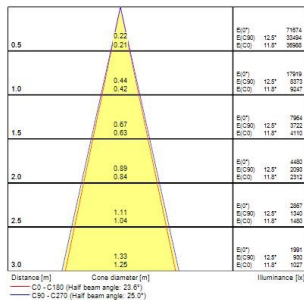

Pixo Large

Pixo Large 5200lm 940 NB MB WB WHT

0005450

Product features

- Integrated LED spotlight, Textured White - RAL9016, simple and slick integral design with no driver box and without any visible screws, ideal for retail applications, die-cast aluminium body, passive cooling heatsink. Beam angle: 36°, additional lenses 24° and 54° beam angle included, color temperature: 4000k , total system power: 54W, total fixture output: 5250 lm, LOR: 100%, colour rendering: Ra: 90 typical, IR/UV free light source without heat radiation, operating voltage: 220-240V / 50-60Hz, electronic driver, non-dimmable, ultra low LED flickering rate (5% or less), power factor: >0.90, electrical protection: Class I, Global Track 3 Circuit GA69 adapter suitable for Global trac 3-circuit tracks, ingress protection rating: IP20, suitable for internal environment only, horizontal rotation: 345°, vertical tilt: 90°, dimensions: Ø91x96x300, weight: 1,246kg.

PRODUCT OVERVIEW

Product name	Pixo Large 5200lm 940 NB MB WB WHT
Technology	LED
Environment	Indoor
General application	Museums & Galleries, Residential & Consumer, Retail
ETIM Class	EC001744
E-number FI	4278250
Warranty	5 years
Fixture luminous flux (lm)	5250
Luminaire efficacy (lm/W)	97
Colour temperature (K)	4000
Light colour	Neutral White
CRI (Ra)	90
Colour Variation Initial (SDCM)	SDCM5
Beam Angle (°)	36
Photobiological Risk Group	RG1
Total power consumption (W)	54
Electrical protection	Class I
Dimmable	No
IP rating	IP20
IK rating	IK03
Product EAN number	5410288054506

PHOTOMETRY

Pixo Large

Pixo Large 5200lm 940 NB MB WB WHT
0005450

TECHNICAL DRAWINGS