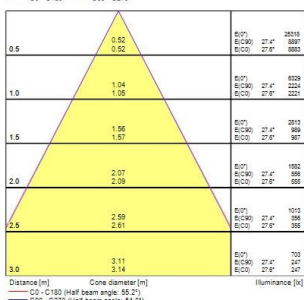

Pixo Large

Pixo Large 5200lm 940 NB MB WB WHT

0005450

Product features

- Integrated LED spotlight, Textured White - RAL9016, simple and slick integral design with no driver box and without any visible screws, ideal for retail applications, die-cast aluminium body, passive cooling heatsink. Beam angle: 36°, additional lenses 24° and 54° beam angle included, color temperature: 4000k , total system power: 54W, total fixture output: 5250 lm, LOR: 100%, colour rendering: Ra: 90 typical, IR/UV free light source without heat radiation, operating voltage: 220-240V / 50-60Hz, electronic driver, non-dimmable, ultra low LED flickering rate (5% or less), power factor: >0.90, electrical protection: Class I, Global Track 3 Circuit GA69 adapter suitable for Global trac 3-circuit tracks, ingress protection rating: IP20, suitable for internal environment only, horizontal rotation: 345°, vertical tilt: 90°, dimensions: Ø91x96x300, weight: 1,246kg.

PRODUCT OVERVIEW

Product name	Pixo Large 5200lm 940 NB MB WB WHT
Technology	LED
Environment	Indoor
General application	Museums & Galleries, Residential & Consumer, Retail
ETIM Class	EC001744
E-number FI	4278250
Warranty	5 years
Fixture luminous flux (lm)	5250
Luminaire efficacy (lm/W)	97
Colour temperature (K)	4000
Light colour	Neutral White
CRI (Ra)	90
Colour Variation Initial (SDCM)	SDCM5
Beam Angle (°)	36
Photobiological Risk Group	RG1
Total power consumption (W)	54
Electrical protection	Class I
Dimmable	No
IP rating	IP20
IK rating	IK03
Product EAN number	5410288054506

PHOTOMETRY

Pixo Large

Pixo Large 5200lm 940 NB MB WB WHT
0005450

TECHNICAL DRAWINGS