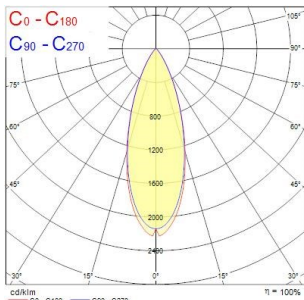

Pixo Large

Pixo Large 5200lm 940 NB MB WB WHT
0005450

TECHNICAL DRAWINGS