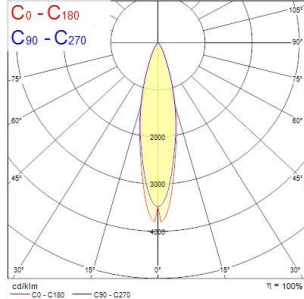

Pixo Large

Pixo Large 5200lm 940 NB MB WB WHT
0005450

TECHNICAL DRAWINGS