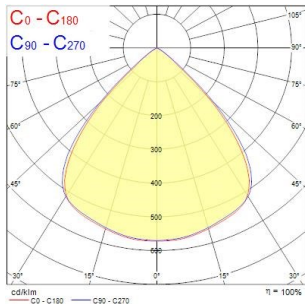

Start Highbay START Highbay IP65 1-10V 13000lm 840 WB 0039347

TECHNICAL DRAWINGS