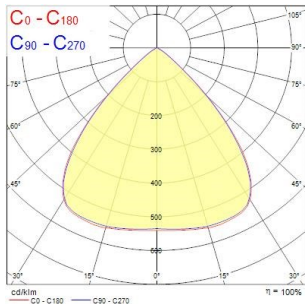

Start Highbay START Highbay IP65 1-10V 13000lm 840 WB 0039347

TECHNICAL DRAWINGS