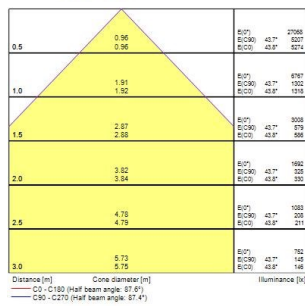

Start Highbay START Highbay IP65 1-10V 13000lm 840 WB 0039347

TECHNICAL DRAWINGS