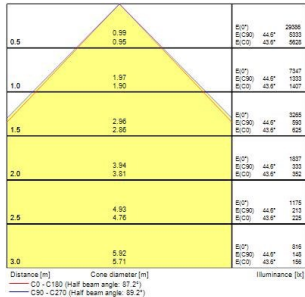

Start Highbay START Highbay IP65 1-10V 13000lm 840 WB 0039347

TECHNICAL DRAWINGS