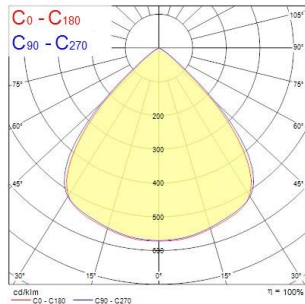

Start Highbay START Highbay IP65 1-10V 13000lm 840 WB 0039347

TECHNICAL DRAWINGS