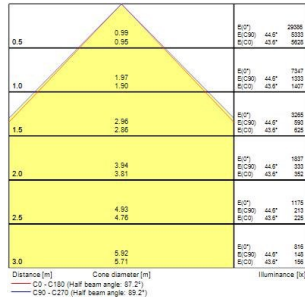

Start Highbay START Highbay IP65 1-10V 13000lm 840 WB 0039347

TECHNICAL DRAWINGS