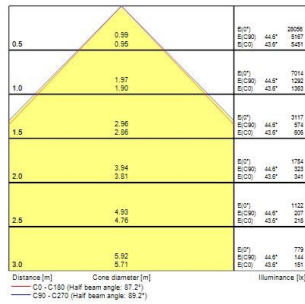

Start Highbay START Highbay IP65 1-10V 13000lm 840 WB 0039347

TECHNICAL DRAWINGS