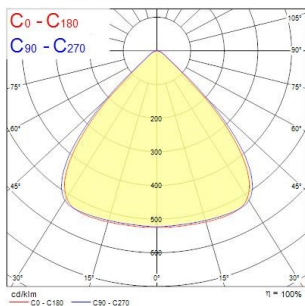

Start Highbay START Highbay IP65 1-10V 13000lm 840 WB 0039347

TECHNICAL DRAWINGS