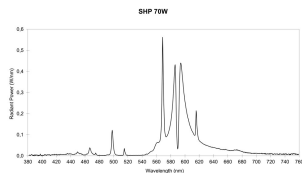

PHOTOMETRY