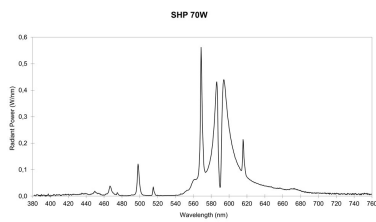

SHP-T Basic Plus

Shp-T 70w Basic Plus E27
0020846

Nominal Product Diameter (mm)	39
Max. Lamp Diameter (mm) - D	39
Weight (kg)	0.053

Packaging

Single packaging type	Carton
Product EAN number	5410288208466
Packaging single length / height (cm)	18.4
Packaging single width (cm)	4.1
Packaging single depth (cm)	4.1
DUN14 (outer)	15410288208463
Units per outer package	40
Packaging outer length / height (cm)	35.7
Packaging outer width (cm)	23.7
Packaging outer depth (cm)	20.9

Safety data

Lamp mercury content (mg)	4.00
Breakage cleaning instructions	Applicable
Recommendation for disposal at end of life	Applicable
Special purpose lamp	No
Suitable for household illumination	Yes

PHOTOMETRY

TECHNICAL DRAWINGS