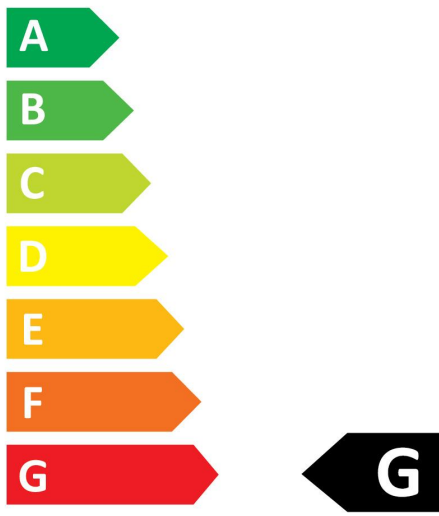

70
kWh/1000h

2019/2015