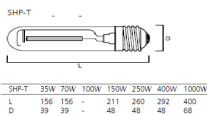

TECHNICAL DRAWINGS