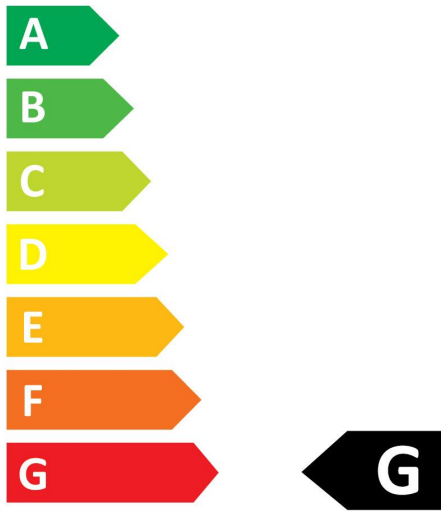

Electrical data

Wattage (W)	70
Current (A)	0.98
Product Voltage (V)	90
Control gear required	Yes
Transformer required	No
Dimmable	No
Lamp Energy Label (class)	G
kWh per 1000 hours burning time	77

Lifetime data

PHOTOMETRY

TECHNICAL DRAWINGS

SYLVANIA

SHP-T Basic Plus
Shp-T 70w Basic Plus E27
0020846

SYLVANIA

0020846

70
kWh/1000h

2019/2015