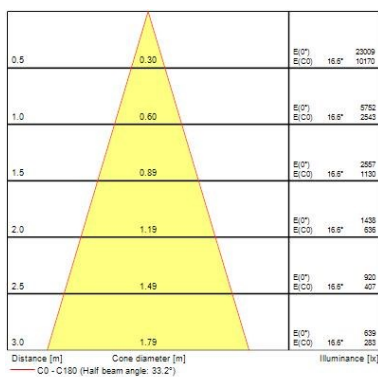

Beacon LED XL Accent

BEACON XL ACCENT 97CRI 3K MEDIUM BEAM L3 ON-BOARD DIM BLACK
2059570

Lifespan L80 B10	72000
Lifespan L90 B50	43000
Lifespan L90 B20	36000
Lifespan L90 B10	32000

Physical data

Housing colour	Black
IP rating	IP20
IK rating	IK02
Reflector finish	None
Nominal Product Width (mm)	165
Nominal Product Height (mm)	205
Nominal Product Diameter (mm)	113
Weight (kg)	1.365

Packaging

Single packaging type	Carton
Product EAN number	5025768595709
Packaging single length / height (cm)	25.0
Packaging single width (cm)	19.5
Packaging single depth (cm)	20.0
DUN14 (outer)	05025768595709
Units per outer package	1
Packaging outer length / height (cm)	25.0
Packaging outer width (cm)	19.5
Packaging outer depth (cm)	20.0

PHOTOMETRY

TECHNICAL DRAWINGS