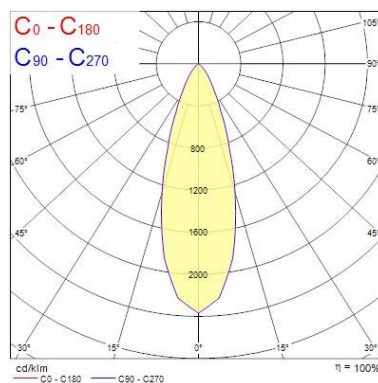

Beacon LED XL Accent

BEACON XL ACCENT 97CRI 3K MEDIUM BEAM L3 ON-BOARD DIM BLACK
2059570

Lifespan L80 B10	72000
Lifespan L90 B50	43000
Lifespan L90 B20	36000
Lifespan L90 B10	32000

Physical data

Housing colour	Black
IP rating	IP20
IK rating	IK02
Reflector finish	None
Nominal Product Width (mm)	165
Nominal Product Height (mm)	205
Nominal Product Diameter (mm)	113
Weight (kg)	1.365

Packaging

Single packaging type	Carton
Product EAN number	5025768595709
Packaging single length / height (cm)	25.0
Packaging single width (cm)	19.5
Packaging single depth (cm)	20.0
DUN14 (outer)	05025768595709
Units per outer package	1
Packaging outer length / height (cm)	25.0
Packaging outer width (cm)	19.5
Packaging outer depth (cm)	20.0

PHOTOMETRY

TECHNICAL DRAWINGS