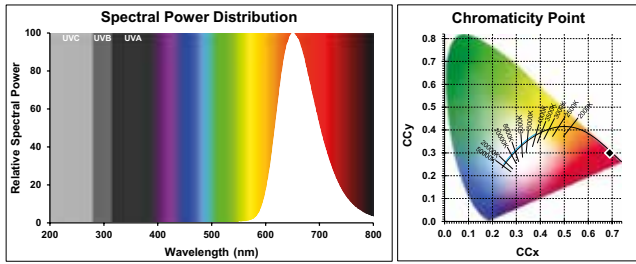

ToLEDo™ Retro Chroma

Photometric Data

ToLEDo Retro Chroma GLS Red