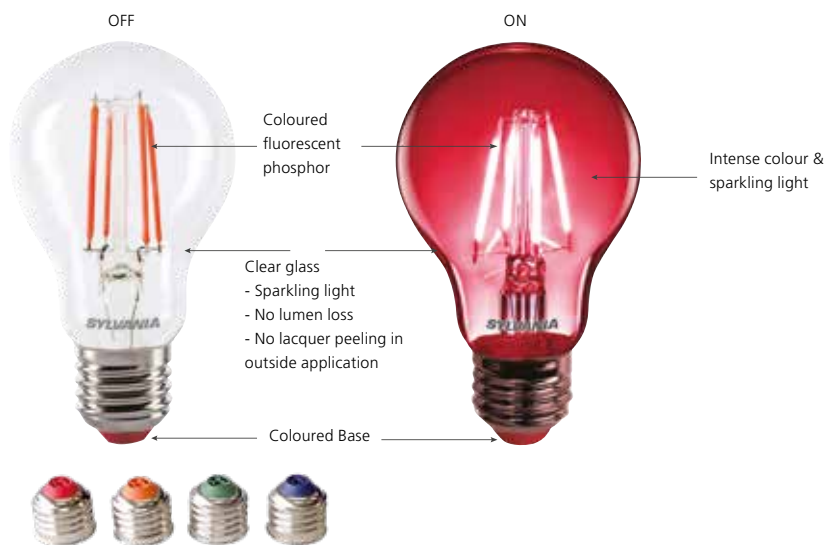

Product information

Code	Description	Voltage (V)	Power (W)	Luminous Flux (lm)	Luminous Efficacy (lm/W)	Colour	Dominant Wavelength (nm)	Base	Finish	Average rated life (h)	Dimmable (Y/N)	IP Rating	Packaging Qty
ToLEDo™ Retro Chroma Non-Dimmable													
0086306	ToLEDo Retro Chroma A60 Orange E27 SL	220-240	4	380	95	Orange	595	E27	Clear	10,000	N	IP54	6
0086307	ToLEDo Retro Chroma A60 Red E27 SL	220-240	4	80	20	Red	620	E27	Clear	10,000	N	IP54	6
0086308	ToLEDo Retro Chroma A60 Blue E27 SL	220-240	4	80	20	Blue	455	E27	Clear	15,000	N	IP54	6
0086309	ToLEDo Retro Chroma A60 Green E27 SL	220-240	4	700	175	Green	540	E27	Clear	6,000	N	IP54	6
0086310	ToLEDo Retro Chroma A60 G/B/R/O E27 4pk SL	220-240	4	various	various	O/R/B/G	various	E27	Clear	various	N	IP54	6

ToLEDo Retro Chroma lamps are ideal for use in Sylvania's YourHome Festoon String Kit and Festoon String. See below.

Code	Description	Plug	Lamps included (Y/N)
YourHome Festoon String Kit			
0086304	YourHome Festoon String Kit EUR	2-pin (EU)	Y
0086324	YourHome Festoon String Kit UK	3-pin (UK)	Y
0086322	YourHome Festoon String EUR	2-pin (EU)	N
0086323	YourHome Festoon String UK	3-pin (UK)	N

Additional Images