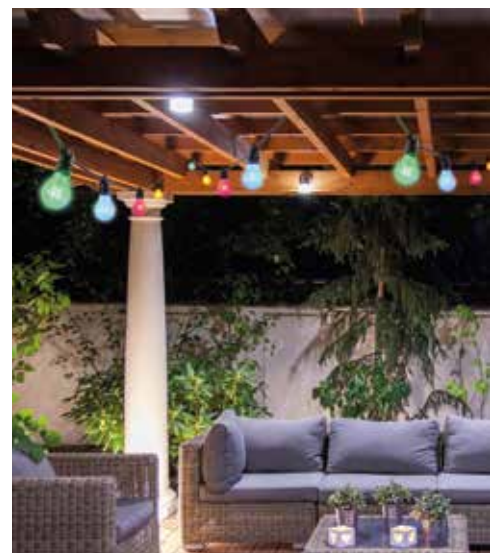

Product information

Code	Description	Voltage (V)	Power (W)	Luminous Flux (lm)	Luminous Efficacy (lm/W)	Colour	Dominant Wavelength (nm)	Base	Finish	Average rated life (h)	Dimmable (Y/N)	IP Rating	Packaging Qty
ToLEDo™ Retro Chroma Non-Dimmable													
0086306	ToLEDo Retro Chroma A60 Orange E27 SL	220-240	4	380	95	Orange	595	E27	Clear	10,000	N	IP54	6
0086307	ToLEDo Retro Chroma A60 Red E27 SL	220-240	4	80	20	Red	620	E27	Clear	10,000	N	IP54	6
0086308	ToLEDo Retro Chroma A60 Blue E27 SL	220-240	4	80	20	Blue	455	E27	Clear	15,000	N	IP54	6
0086309	ToLEDo Retro Chroma A60 Green E27 SL	220-240	4	700	175	Green	540	E27	Clear	6,000	N	IP54	6
0086310	ToLEDo Retro Chroma A60 G/B/R/O E27 4pk SL	220-240	4	various	various	O/R/B/G	various	E27	Clear	various	N	IP54	6

ToLEDo Retro Chroma lamps are ideal for use in Sylvania's YourHome Festoon String Kit and Festoon String. See below.

Code	Description	Plug	Lamps included (Y/N)
YourHome Festoon String Kit			
0086304	YourHome Festoon String Kit EUR	2-pin (EU)	Y
0086324	YourHome Festoon String Kit UK	3-pin (UK)	Y
0086322	YourHome Festoon String EUR	2-pin (EU)	N
0086323	YourHome Festoon String UK	3-pin (UK)	N

Additional Images