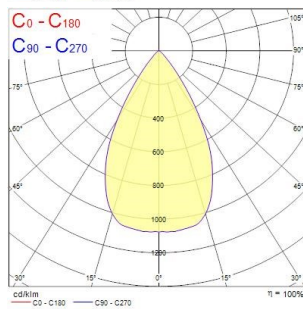

Start Track Spot Integral

START Track Spot Integral 3000lm 940 MB WB BLK
0005431

Product features

- Integrated LED spotlight, Textured Black - RAL9005, simple and slick integral design with no driver box and without any visible screws, ideal for retail applications, die-cast aluminium body, passive cooling heatsink. Beam angle: 36°, additional lens 64° beam angle included, color temperature: 4000k, total system power: 32W, total fixture output: 3000 lm, LOR: 100%, colour rendering: Ra: 90 typical, IR/UV free light source without heat radiation, operating voltage: 220-240V / 50-60Hz, drive current: 800mA, electronic driver, non-dimmable, ultra low LED flickering rate (5% or less), power factor: >0.90, electrical protection: Class I, Global Track 3 Circuit GA69 adapter suitable for Global trac 3-circuit tracks, ingress protection rating: IP20, suitable for internal environment only, horizontal rotation: 345°, vertical tilt: 90°, dimensions: Ø80x137x283, weight: 0.880kg.

PRODUCT OVERVIEW

Product name	START Track Spot Integral 3000lm 940 MB WB BLK
Technology	LED
Housing	Aluminium
Mount	Track mounting
Environment	Indoor
General application	Retail
ETIM Class	EC001744
E-number FI	4276974
Warranty	5 years
Fixture luminous flux (lm)	3000
Luminaire efficacy (lm/W)	94
Colour temperature (K)	4000
Light colour	Neutral White
CRI (Ra)	90
Colour Variation Initial (SDCM)	SDCM3
Beam Angle (°)	36
Photobiological Risk Group	RG1
Total power consumption (W)	32
Electrical protection	Class I
Dimmable	No
LED Flickering Rate	Ultra low (5% or less)
Housing colour	RAL 9005 - Jet black
IP rating	IP20
IK rating	IK03
Product EAN number	5410288054315

PHOTOMETRY

Start Track Spot Integral

START Track Spot Integral 3000lm 940 MB WB BLK
0005431

TECHNICAL DRAWINGS