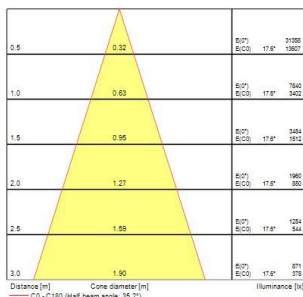

Start Track Spot Integral

START Track Spot Integral 3000lm 940 MB WB BLK
0005431

Product features

- Integrated LED spotlight, Textured Black - RAL9005, simple and slick integral design with no driver box and without any visible screws, ideal for retail applications, die-cast aluminium body, passive cooling heatsink. Beam angle: 36°, additional lens 64° beam angle included, color temperature: 4000k, total system power: 32W, total fixture output: 3000 lm, LOR: 100%, colour rendering: Ra: 90 typical, IR/UV free light source without heat radiation, operating voltage: 220-240V / 50-60Hz, drive current: 800mA, electronic driver, non-dimmable, ultra low LED flickering rate (5% or less), power factor: >0.90, electrical protection: Class I, Global Track 3 Circuit GA69 adapter suitable for Global trac 3-circuit tracks, ingress protection rating: IP20, suitable for internal environment only, horizontal rotation: 345°, vertical tilt: 90°, dimensions: Ø80x137x283, weight: 0.880kg.

PRODUCT OVERVIEW

Product name	START Track Spot Integral 3000lm 940 MB WB BLK
Technology	LED
Housing	Aluminium
Mount	Track mounting
Environment	Indoor
General application	Retail
ETIM Class	EC001744
E-number FI	4276974
Warranty	5 years
Fixture luminous flux (lm)	3000
Luminaire efficacy (lm/W)	94
Colour temperature (K)	4000
Light colour	Neutral White
CRI (Ra)	90
Colour Variation Initial (SDCM)	SDCM3
Beam Angle (°)	36
Photobiological Risk Group	RG1
Total power consumption (W)	32
Electrical protection	Class I
Dimmable	No
LED Flickering Rate	Ultra low (5% or less)
Housing colour	RAL 9005 - Jet black
IP rating	IP20
IK rating	IK03
Product EAN number	5410288054315

PHOTOMETRY

Start Track Spot Integral

START Track Spot Integral 3000lm 940 MB WB BLK
0005431

TECHNICAL DRAWINGS