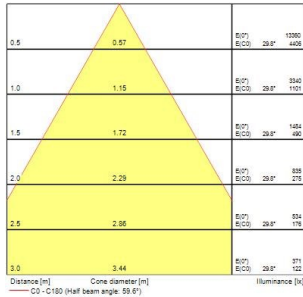

Start Track Spot Integral

START Track Spot Integral 3000lm 940 MB WB BLK
0005431

Product features

- Integrated LED spotlight, Textured Black - RAL9005, simple and slick integral design with no driver box and without any visible screws, ideal for retail applications, die-cast aluminium body, passive cooling heatsink. Beam angle: 36°, additional lens 64° beam angle included, color temperature: 4000k, total system power: 32W, total fixture output: 3000 lm, LOR: 100%, colour rendering: Ra: 90 typical, IR/UV free light source without heat radiation, operating voltage: 220-240V / 50-60Hz, drive current: 800mA, electronic driver, non-dimmable, ultra low LED flickering rate (5% or less), power factor: >0.90, electrical protection: Class I, Global Track 3 Circuit GA69 adapter suitable for Global trac 3-circuit tracks, ingress protection rating: IP20, suitable for internal environment only, horizontal rotation: 345°, vertical tilt: 90°, dimensions: Ø80x137x283, weight: 0.880kg.

PRODUCT OVERVIEW

Product name	START Track Spot Integral 3000lm 940 MB WB BLK
Technology	LED
Housing	Aluminium
Mount	Track mounting
Environment	Indoor
General application	Retail
ETIM Class	EC001744
E-number FI	4276974
Warranty	5 years
Fixture luminous flux (lm)	3000
Luminaire efficacy (lm/W)	94
Colour temperature (K)	4000
Light colour	Neutral White
CRI (Ra)	90
Colour Variation Initial (SDCM)	SDCM3
Beam Angle (°)	36
Photobiological Risk Group	RG1
Total power consumption (W)	32
Electrical protection	Class I
Dimmable	No
LED Flickering Rate	Ultra low (5% or less)
Housing colour	RAL 9005 - Jet black
IP rating	IP20
IK rating	IK03
Product EAN number	5410288054315

PHOTOMETRY

Start Track Spot Integral

START Track Spot Integral 3000lm 940 MB WB BLK
0005431

TECHNICAL DRAWINGS