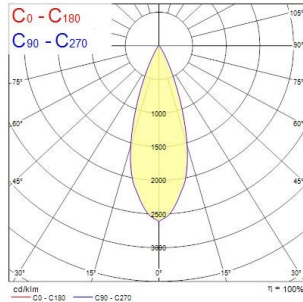

Start Track Spot Integral

START Track Spot Integral 3000lm 940 MB WB BLK
0005431

Product features

- Integrated LED spotlight, Textured Black - RAL9005, simple and slick integral design with no driver box and without any visible screws, ideal for retail applications, die-cast aluminium body, passive cooling heatsink. Beam angle: 36°, additional lens 64° beam angle included, color temperature: 4000k, total system power: 32W, total fixture output: 3000 lm, LOR: 100%, colour rendering: Ra: 90 typical, IR/UV free light source without heat radiation, operating voltage: 220-240V / 50-60Hz, drive current: 800mA, electronic driver, non-dimmable, ultra low LED flickering rate (5% or less), power factor: >0.90, electrical protection: Class I, Global Track 3 Circuit GA69 adapter suitable for Global trac 3-circuit tracks, ingress protection rating: IP20, suitable for internal environment only, horizontal rotation: 345°, vertical tilt: 90°, dimensions: Ø80x137x283, weight: 0.880kg.

PRODUCT OVERVIEW

Product name	START Track Spot Integral 3000lm 940 MB WB BLK
Technology	LED
Housing	Aluminium
Mount	Track mounting
Environment	Indoor
General application	Retail
ETIM Class	EC001744
E-number FI	4276974
Warranty	5 years
Fixture luminous flux (lm)	3000
Luminaire efficacy (lm/W)	94
Colour temperature (K)	4000
Light colour	Neutral White
CRI (Ra)	90
Colour Variation Initial (SDCM)	SDCM3
Beam Angle (°)	36
Photobiological Risk Group	RG1
Total power consumption (W)	32
Electrical protection	Class I
Dimmable	No
LED Flickering Rate	Ultra low (5% or less)
Housing colour	RAL 9005 - Jet black
IP rating	IP20
IK rating	IK03
Product EAN number	5410288054315

PHOTOMETRY

Start Track Spot Integral

START Track Spot Integral 3000lm 940 MB WB BLK
0005431

TECHNICAL DRAWINGS