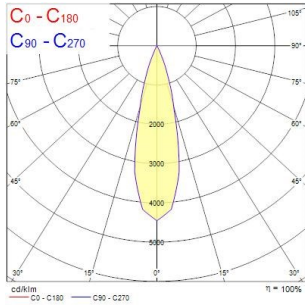

Myriad Adjustable Square - White with Silver bezel

MYRIAD ADJ SQUARE WHITE 3000K PHDIM SILVER BEZ
2056226

Product features

- The Myriad Adjustable Square recessed spotlight is a high efficient accent downlight, fixture color RAL 9016 - Traffic white / Bezel, correlated colour temperature of 3000K, color rendering index Ra103, fixture lumen 702lm, total power consumption 10W, luminaire efficacy 70 lm/W, nominal light beam angle 24°, mains voltage 230-240V~ AC, control technology type: leading edge/trailing edge phase dim, product length 76mm, width 76mm, height 115mm, cut-out dimension 72x72mm, IP rating IP20, 5 years warranty.

PHOTOMETRY

Myriad Adjustable Square - White with Silver bezel MYRIAD ADJ SQUARE WHITE 3000K PHDIM SILVER BEZ 2056226

0.5	0.23	E(0°) E(C0)	12600 12600
1.0	0.47	E(0°) E(C0)	6300 6300
1.5	0.70	E(0°) E(C0)	4200 4200
2.0	0.94	E(0°) E(C0)	3150 3150
2.5	1.17	E(0°) E(C0)	2520 2520
3.0	1.41	E(0°) E(C0)	1890 1890

Distance [m] Cone diameter [m] Illuminance [lx]
 C0 - C180 (Half beam angle: 26.4°)

TECHNICAL DRAWINGS