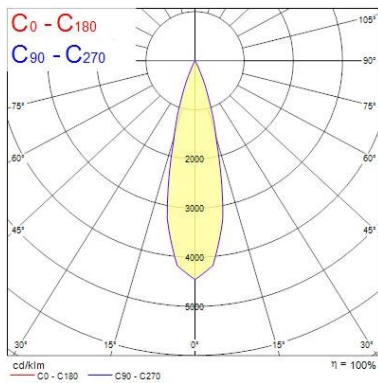

Optical data

Fixture luminous flux (lm)	702
Luminaire efficacy (lm/W)	70
LOR (%)	100
Colour temperature (K)	3000
Light colour	Warm White
CRI (Ra)	90
Colour Variation Initial (SDCM)	SDCM3
Adjustable chromaticity	N
Beam Angle (°)	24
Photobiological Risk Group	RG1

Lifetime data

Lifespan L70 B50	50000
------------------	-------

Physical data

Housing colour	White
IP rating	IP20
IK rating	IK02
Nominal Product Width (mm)	76
Nominal Product Height (mm)	115
Weight (kg)	0.38
Recessed Depth (mm)	115

PHOTOMETRY

Distance [m]	Cone diameter [m]	E(0°) E(C0)	Illuminance [lx]
0.5	0.23	1203 602	1203 602
1.0	0.47	312 156	312 156
1.5	0.70	139 64	139 64
2.0	0.94	78 36	78 36
2.5	1.17	50 23	50 23
3.0	1.41	34 16	34 16

Distance [m] Cone diameter [m] Illuminance [lx]
C0 - C180 (Half beam angle: 26.4°)

TECHNICAL DRAWINGS