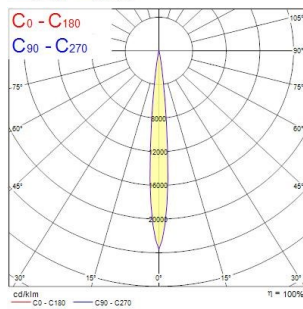

Beacon LED XL Muse BEACON XL MUSE 4K SSC01 L3 BLK 2059330

TECHNICAL DRAWINGS