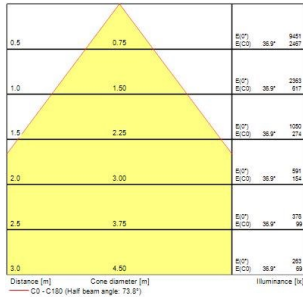

Beacon LED XL Muse BEACON XL MUSE 4K SSC01 L3 BLK 2059330

TECHNICAL DRAWINGS