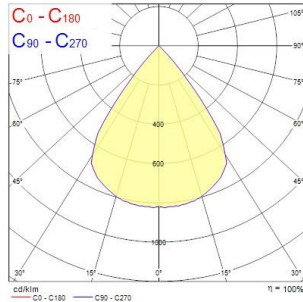

Beacon LED XL Muse BEACON XL MUSE 4K SSC01 L3 BLK 2059330

TECHNICAL DRAWINGS