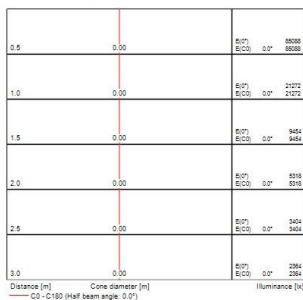

Beacon LED XL Muse BEACON XL MUSE 4K SSC01 L3 BLK 2059330

TECHNICAL DRAWINGS