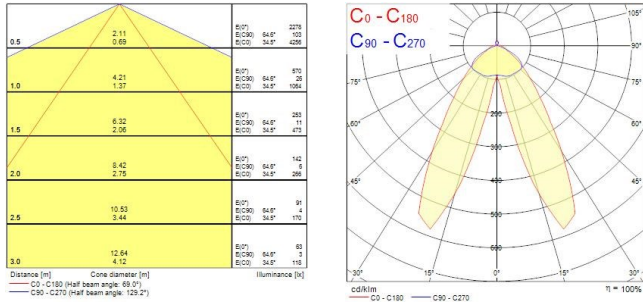

Syl-Line electrical unit SYL-LINE GT3R 4K DASY WH 0042114

TECHNICAL DRAWINGS