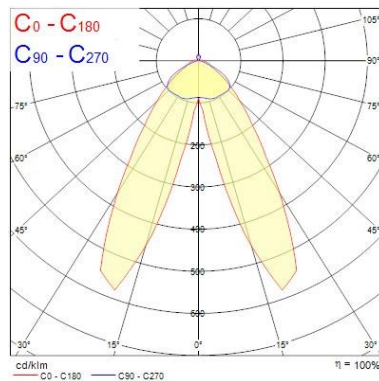

Optical data

Fixture luminous flux (lm)	6535
Luminous flux (lm)	6535
Luminaire efficacy (lm/W)	133.37
Ambient temperature for maximum luminous flux (°C)	25
LOR (%)	100
Colour temperature (K)	4000
Light colour	Neutral White
CRI (Ra)	80
Adjustable chromaticity	N
Distribution type	Asymmetric, Double emission
Photobiological Risk Group	RG0

Lifetime data

Lifespan L70 B50	60000
Lifespan L70 B10	60000
Lifespan L80 B50	60000
Lifespan L80 B10	60000

Physical data

Housing colour	White
IP rating	IP20
IK rating	IK02
Diffuser finish	Transparent
Diffuser material	PMMA Acrylic
Nominal Product Length (mm)	1720
Nominal Product Width (mm)	70
Nominal Product Height (mm)	82
Weight (kg)	1.94

PHOTOMETRY

0.5	2.11 0.69	E(0°) 2275 E(C90) 103 E(C0) 4266
1.0	4.21 1.37	E(0°) 570 E(C90) 26 E(C0) 1064
1.5	6.32 2.06	E(0°) 253 E(C90) 11 E(C0) 473
2.0	8.42 2.75	E(0°) 142 E(C90) 6 E(C0) 266
2.5	10.53 3.44	E(0°) 91 E(C90) 4 E(C0) 170
3.0	12.64 4.12	E(0°) 63 E(C90) 3 E(C0) 118

Distance [m] Cone diameter [m] Illuminance [lx]

— C0 - C180 (Half beam angle: 69.0°)
— C90 - C270 (Half beam angle: 129.2°)

TECHNICAL DRAWINGS