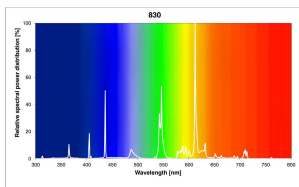

T8 Luxline Plus
 F14W/T8/830
 0000136

PRODUCT OVERVIEW

Product name	F14W/T8/830
Technology	Fluorescent
Watt (Rated) (W)	14.00
Lamp shape	Tube, double-ended
Type	T8 Luxline Plus
Cap/Base	G13
Lamp finish	Frosted/Coated
Fixture rating	Open
General application	Education, Hospitality, Logistics & Industry, Museums & Galleries, Office, Retail, Residential & Consumer
ETIM Class	EC000108
E-number FI	4942854
Luminous flux (lm)	880
Colour temperature (K)	3000
Light colour	Warm White
CRI (Ra)	85
Colour Variation Initial (SDCM)	SDCM5
Photobiological Risk Group	Not applicable
Wattage (W)	14.00
Product Voltage (V)	45
Dimmable	Yes
Average life (Nominal) (h)	20000
Product EAN number	5410288001364

PHOTOMETRY

TECHNICAL DRAWINGS

T8 Luxline Plus
F14W/T8/830
0000136