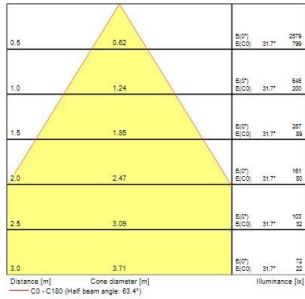

BRA Muse - Leading & Trailing Edge 3000K *BRA MUSE 26W* 2052897

TECHNICAL DRAWINGS