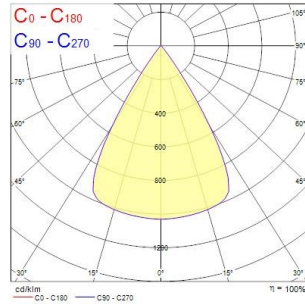

BRA Muse - Leading & Trailing Edge 3000K

BRA MUSE 26W
2052897

PRODUCT OVERVIEW

Product name	BRA MUSE 26W
Technology	LED
Mount	Ceiling recessed mounting
Environment	Interior
General application	Hospitality, Museums & Galleries, Retail
ETIM Class	EC001744
Beam Angle (°)	12
Electrical protection	Class I
Control gear mounting	Remote
Housing colour	White
IP rating	IP20
Product EAN number	5025768528974

PHOTOMETRY

BRA Muse - Leading & Trailing Edge 3000K *BRA MUSE 26W* 2052897

TECHNICAL DRAWINGS