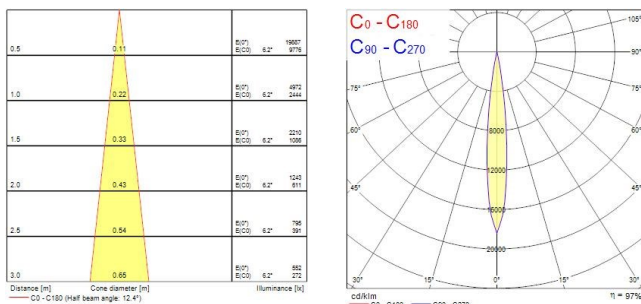

BRA Muse - Leading & Trailing Edge 3000K

BRA MUSE 26W
2052897

PRODUCT OVERVIEW

Product name	BRA MUSE 26W
Technology	LED
Mount	Ceiling recessed mounting
Environment	Interior
General application	Hospitality, Museums & Galleries, Retail
ETIM Class	EC001744
Beam Angle (°)	12
Electrical protection	Class I
Control gear mounting	Remote
Housing colour	White
IP rating	IP20
Product EAN number	5025768528974

PHOTOMETRY

BRA Muse - Leading & Trailing Edge 3000K *BRA MUSE 26W* 2052897

TECHNICAL DRAWINGS