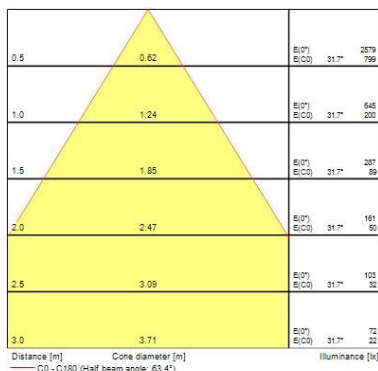

BRA Muse - Leading & Trailing Edge 3000K

BRA MUSE 26W
2052897

Physical data

Housing colour	White
IP rating	IP20
Diffuser finish	Transparent
Cutout Dimensions (W x L in mm or Diameter in mm)	160
Max. Lamp Diameter (mm) - D	174
Weight (kg)	1.2
Recessed Depth (mm)	165

Packaging

Single packaging type	Carton
Product EAN number	5025768528974
Packaging single length / height (cm)	25.0
Packaging single width (cm)	20.0
Packaging single depth (cm)	25.0
Units per outer package	1
Packaging outer length / height (cm)	25.0
Packaging outer width (cm)	20.0
Packaging outer depth (cm)	25.0

PHOTOMETRY