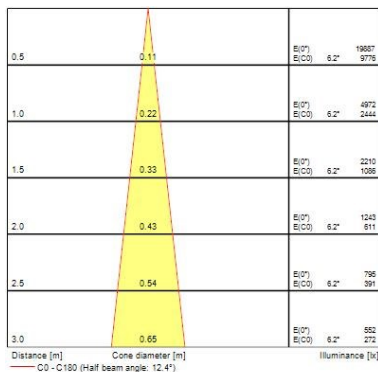

BRA Muse - Leading & Trailing Edge 3000K

BRA MUSE 26W
2052897

Physical data

Housing colour	White
IP rating	IP20
Diffuser finish	Transparent
Cutout Dimensions (W x L in mm or Diameter in mm)	160
Max. Lamp Diameter (mm) - D	174
Weight (kg)	1.2
Recessed Depth (mm)	165

Packaging

Single packaging type	Carton
Product EAN number	5025768528974
Packaging single length / height (cm)	25.0
Packaging single width (cm)	20.0
Packaging single depth (cm)	25.0
Units per outer package	1
Packaging outer length / height (cm)	25.0
Packaging outer width (cm)	20.0
Packaging outer depth (cm)	25.0

PHOTOMETRY