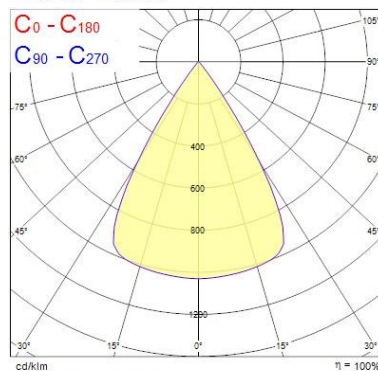

BRA Muse - Leading & Trailing Edge 3000K

BRA MUSE 26W
2052897

Physical data

Housing colour	White
IP rating	IP20
Diffuser finish	Transparent
Cutout Dimensions (W x L in mm or Diameter in mm)	160
Max. Lamp Diameter (mm) - D	174
Weight (kg)	1.2
Recessed Depth (mm)	165

Packaging

Single packaging type	Carton
Product EAN number	5025768528974
Packaging single length / height (cm)	25.0
Packaging single width (cm)	20.0
Packaging single depth (cm)	25.0
Units per outer package	1
Packaging outer length / height (cm)	25.0
Packaging outer width (cm)	20.0
Packaging outer depth (cm)	25.0

PHOTOMETRY