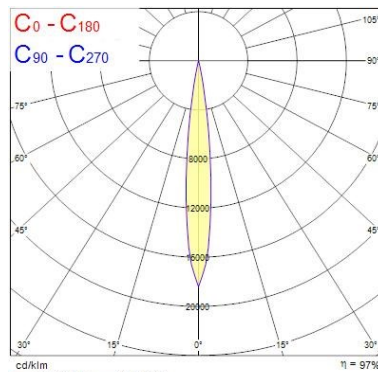

BRA Muse - Leading & Trailing Edge 3000K

BRA MUSE 26W
2052897

Physical data

Housing colour	White
IP rating	IP20
Diffuser finish	Transparent
Cutout Dimensions (W x L in mm or Diameter in mm)	160
Max. Lamp Diameter (mm) - D	174
Weight (kg)	1.2
Recessed Depth (mm)	165

Packaging

Single packaging type	Carton
Product EAN number	5025768528974
Packaging single length / height (cm)	25.0
Packaging single width (cm)	20.0
Packaging single depth (cm)	25.0
Units per outer package	1
Packaging outer length / height (cm)	25.0
Packaging outer width (cm)	20.0
Packaging outer depth (cm)	25.0

PHOTOMETRY