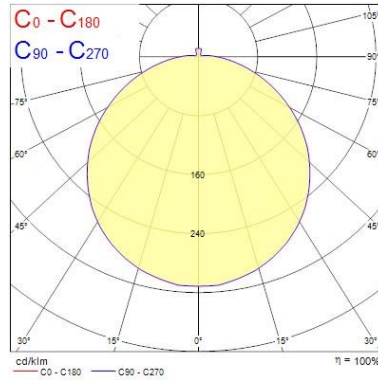

Physical data

Housing colour	Silver
IP rating	IP55
IK rating	IK09
Diffuser finish	Opal
Diffuser material	PC Polycarbonate
Reflector finish	White
Nominal Product Width (mm)	350
Nominal Product Height (mm)	128
Max. Lamp Diameter (mm) - D	350
Weight (kg)	3.6

PHOTOMETRY

Sterling Bulkhead - LED

Sterling Bulkhead 4000K Emergency Silver
4054997

0.5	1.59	E(0°) E(C0)	57.8°	209 15
1.0	3.18	E(0°) E(C0)	57.8°	52 4
1.5	4.76	E(0°) E(C0)	57.8°	23 2
2.0	6.35	E(0°) E(C0)	57.8°	15 1
2.5	7.94	E(0°) E(C0)	57.8°	8 1
3.0	9.53	E(0°) E(C0)	57.8°	6 0

Distance [m] Cone diameter [m] Illuminance [lx]

— C0 - C180 (Half beam angle: 115.6°)

TECHNICAL DRAWINGS