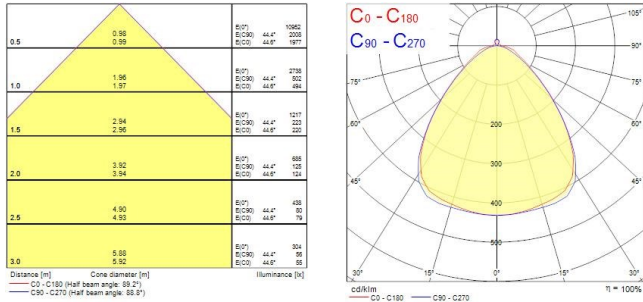

Syl-Line electrical unit SYL-LINE GT3R 4K DALI WD WH 0042130

TECHNICAL DRAWINGS