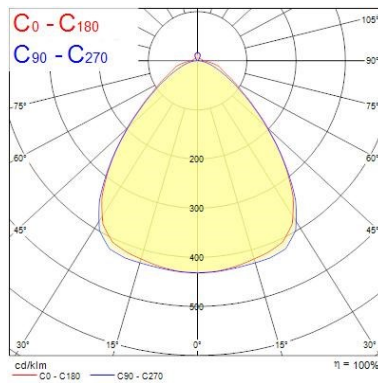

Lifetime data

Lifespan L70 B50	60000
Lifespan L70 B10	60000
Lifespan L80 B50	60000
Lifespan L80 B10	60000

Physical data

Housing colour	White
IP rating	IP20
IK rating	IK02
Diffuser finish	Transparent
Diffuser material	PMMA Acrylic
Nominal Product Length (mm)	1720
Nominal Product Width (mm)	70

Syl-Line electrical unit SYL-LINE GT3R 4K DALI WD WH 0042130

Nominal Product Height (mm)	82
Weight (kg)	1.99

Packaging

Single packaging type	Plastic
Product EAN number	5410288421308
Packaging single length / height (cm)	171.0
Packaging single width (cm)	8.0
Packaging single depth (cm)	4.0
DUN14 (outer)	15410288421305
Units per outer package	2
Packaging outer length / height (cm)	175.0
Packaging outer width (cm)	8.1
Packaging outer depth (cm)	8.1

PHOTOMETRY

Distance [m]	Cone diameter [m]	illuminance [lx]
0.5	0.98 0.99	E(0°) 1062 E(C90) 208 E(C0) 1977
1.0	1.96 1.97	E(0°) 273 E(C90) 44.4° 502 E(C0) 44.6° 484
1.5	2.94 2.96	E(0°) 1217 E(C90) 223 E(C0) 220
2.0	3.92 3.94	E(0°) 685 E(C90) 44.4° 125 E(C0) 44.6° 124
2.5	4.90 4.93	E(0°) 428 E(C90) 44.4° 80 E(C0) 44.6° 79
3.0	5.88 5.92	E(0°) 304 E(C90) 44.4° 58 E(C0) 44.6° 56

Distance [m] Cone diameter [m] Illuminance [lx]

— C0 - C180 (Half beam angle: 89.2°)
— C90 - C270 (Half beam angle: 88.8°)

TECHNICAL DRAWINGS