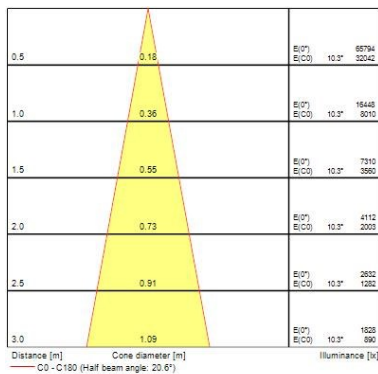

Beacon LED XXL BEACON XXL NB 4K L3 BLK 2093032

Packaging

Single packaging type	Carton
Product EAN number	5025768930326
Packaging single length / height (cm)	25.0
Packaging single width (cm)	19.5
Packaging single depth (cm)	20.0
DUN14 (outer)	05025768930326
Units per outer package	1
Packaging outer length / height (cm)	25.0
Packaging outer width (cm)	19.5
Packaging outer depth (cm)	20.0

PHOTOMETRY

TECHNICAL DRAWINGS