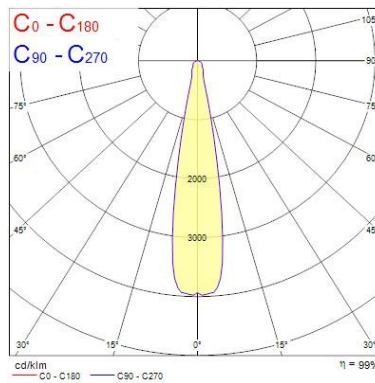

Beacon LED XXL BEACON XXL NB 4K L3 BLK 2093032

Packaging

Single packaging type	Carton
Product EAN number	5025768930326
Packaging single length / height (cm)	25.0
Packaging single width (cm)	19.5
Packaging single depth (cm)	20.0
DUN14 (outer)	05025768930326
Units per outer package	1
Packaging outer length / height (cm)	25.0
Packaging outer width (cm)	19.5
Packaging outer depth (cm)	20.0

PHOTOMETRY

TECHNICAL DRAWINGS