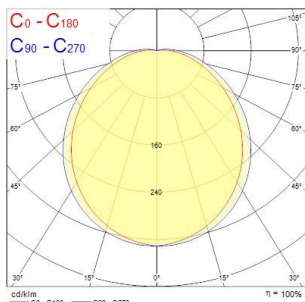

Start Surface IP66 Ø350mm START SURFACE IP66 1500LM 840 IK10 WHT 0049001

Product features

- LED exterior surface mounted luminaire, 350mm diameter, 1500lm as max. lumen output, can be adjusted down to 730lm by internal switch, 14,5W power consumption max., 100lm/W efficacy, 4000K color temperature, CRI80, non-dimmable, IP66, IK10, 50,000 hours (L70), whitehousing, vandal resistant

PRODUCT OVERVIEW

Product name	START SURFACE IP66 1500LM 840 IK10 WHT
Technology	LED
Housing	PC Polycarbonate
Mount	Ceiling surface mounting
Environment	Indoor, Outdoor
General application	Hospitality
ETIM Class	EC002892
E-number FI	4579479
Warranty	5 years
Fixture luminous flux (lm)	1500
Luminaire efficacy (lm/W)	103
Colour temperature (K)	4000
Light colour	Neutral White
CRI (Ra)	80
Colour Variation Initial (SDCM)	SDCM6
Beam Angle (°)	120
Photobiological Risk Group	RG0
Total power consumption (W)	14.5
Electrical protection	Class II
Dimmable	No
LED Flickering Rate	Ultra low (5% or less)
Housing colour	RAL 9003 - Signal white
IP rating	IP66
IK rating	IK10
Product EAN number	5410288490014

PHOTOMETRY

Start Surface IP66 Ø350mm *START SURFACE IP66 1500LM 840 IK10 WHT* 0049001

TECHNICAL DRAWINGS