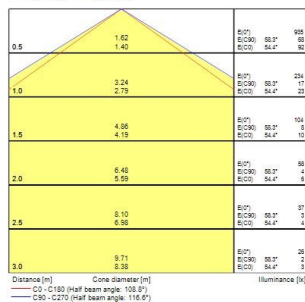

Start Surface IP66 Ø350mm START SURFACE IP66 1500LM 840 IK10 WHT 0049001

Product features

- LED exterior surface mounted luminaire, 350mm diameter, 1500lm as max. lumen output, can be adjusted down to 730lm by internal switch, 14,5W power consumption max., 100lm/W efficacy, 4000K color temperature, CRI80, non-dimmable, IP66, IK10, 50,000 hours (L70), whitehousing, vandal resistant

PRODUCT OVERVIEW

Product name	START SURFACE IP66 1500LM 840 IK10 WHT
Technology	LED
Housing	PC Polycarbonate
Mount	Ceiling surface mounting
Environment	Indoor, Outdoor
General application	Hospitality
ETIM Class	EC002892
E-number FI	4579479
Warranty	5 years
Fixture luminous flux (lm)	1500
Luminaire efficacy (lm/W)	103
Colour temperature (K)	4000
Light colour	Neutral White
CRI (Ra)	80
Colour Variation Initial (SDCM)	SDCM6
Beam Angle (°)	120
Photobiological Risk Group	RG0
Total power consumption (W)	14.5
Electrical protection	Class II
Dimmable	No
LED Flickering Rate	Ultra low (5% or less)
Housing colour	RAL 9003 - Signal white
IP rating	IP66
IK rating	IK10
Product EAN number	5410288490014

PHOTOMETRY

Start Surface IP66 Ø350mm *START SURFACE IP66 1500LM 840 IK10 WHT* 0049001

TECHNICAL DRAWINGS