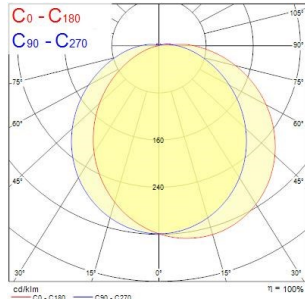

Start Surface IP66 Ø350mm START SURFACE IP66 1500LM 840 IK10 WHT 0049001

Product features

- LED exterior surface mounted luminaire, 350mm diameter, 1500lm as max. lumen output, can be adjusted down to 730lm by internal switch, 14,5W power consumption max., 100lm/W efficacy, 4000K color temperature, CRI80, non-dimmable, IP66, IK10, 50,000 hours (L70), whitehousing, vandal resistant

PRODUCT OVERVIEW

Product name	START SURFACE IP66 1500LM 840 IK10 WHT
Technology	LED
Housing	PC Polycarbonate
Mount	Ceiling surface mounting
Environment	Indoor, Outdoor
General application	Hospitality
ETIM Class	EC002892
E-number FI	4579479
Warranty	5 years
Fixture luminous flux (lm)	1500
Luminaire efficacy (lm/W)	103
Colour temperature (K)	4000
Light colour	Neutral White
CRI (Ra)	80
Colour Variation Initial (SDCM)	SDCM6
Beam Angle (°)	120
Photobiological Risk Group	RG0
Total power consumption (W)	14.5
Electrical protection	Class II
Dimmable	No
LED Flickering Rate	Ultra low (5% or less)
Housing colour	RAL 9003 - Signal white
IP rating	IP66
IK rating	IK10
Product EAN number	5410288490014

PHOTOMETRY

Start Surface IP66 Ø350mm *START SURFACE IP66 1500LM 840 IK10 WHT* 0049001

TECHNICAL DRAWINGS