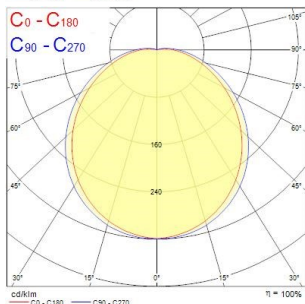

Start Surface IP66 Ø350mm START SURFACE IP66 1500LM 840 IK10 WHT 0049001

Product features

- LED exterior surface mounted luminaire, 350mm diameter, 1500lm as max. lumen output, can be adjusted down to 730lm by internal switch, 14,5W power consumption max., 100lm/W efficacy, 4000K color temperature, CRI80, non-dimmable, IP66, IK10, 50,000 hours (L70), whitehousing, vandal resistant

PRODUCT OVERVIEW

Product name	START SURFACE IP66 1500LM 840 IK10 WHT
Technology	LED
Housing	PC Polycarbonate
Mount	Ceiling surface mounting
Environment	Indoor, Outdoor
General application	Hospitality
ETIM Class	EC002892
E-number FI	4579479
Warranty	5 years
Fixture luminous flux (lm)	1500
Luminaire efficacy (lm/W)	103
Colour temperature (K)	4000
Light colour	Neutral White
CRI (Ra)	80
Colour Variation Initial (SDCM)	SDCM6
Beam Angle (°)	120
Photobiological Risk Group	RG0
Total power consumption (W)	14.5
Electrical protection	Class II
Dimmable	No
LED Flickering Rate	Ultra low (5% or less)
Housing colour	RAL 9003 - Signal white
IP rating	IP66
IK rating	IK10
Product EAN number	5410288490014

PHOTOMETRY

Start Surface IP66 Ø350mm *START SURFACE IP66 1500LM 840 IK10 WHT* 0049001

TECHNICAL DRAWINGS