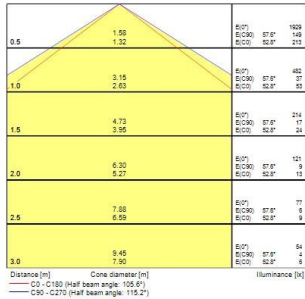

Start Surface IP66 Ø350mm START SURFACE IP66 1500LM 840 IK10 WHT 0049001

Product features

- LED exterior surface mounted luminaire, 350mm diameter, 1500lm as max. lumen output, can be adjusted down to 730lm by internal switch, 14,5W power consumption max., 100lm/W efficacy, 4000K color temperature, CRI80, non-dimmable, IP66, IK10, 50,000 hours (L70), whitehousing, vandal resistant

PRODUCT OVERVIEW

Product name	START SURFACE IP66 1500LM 840 IK10 WHT
Technology	LED
Housing	PC Polycarbonate
Mount	Ceiling surface mounting
Environment	Indoor, Outdoor
General application	Hospitality
ETIM Class	EC002892
E-number FI	4579479
Warranty	5 years
Fixture luminous flux (lm)	1500
Luminaire efficacy (lm/W)	103
Colour temperature (K)	4000
Light colour	Neutral White
CRI (Ra)	80
Colour Variation Initial (SDCM)	SDCM6
Beam Angle (°)	120
Photobiological Risk Group	RG0
Total power consumption (W)	14.5
Electrical protection	Class II
Dimmable	No
LED Flickering Rate	Ultra low (5% or less)
Housing colour	RAL 9003 - Signal white
IP rating	IP66
IK rating	IK10
Product EAN number	5410288490014

PHOTOMETRY

Start Surface IP66 Ø350mm *START SURFACE IP66 1500LM 840 IK10 WHT* 0049001

TECHNICAL DRAWINGS