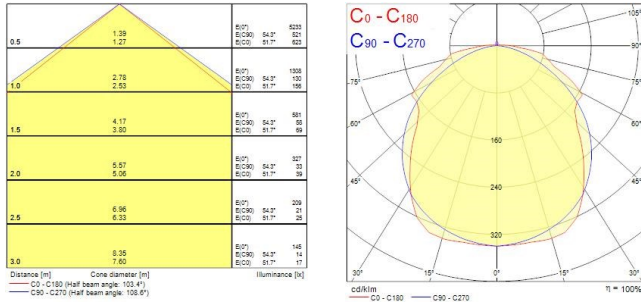

Sylproof Superia LED G3 MW

SYLPROOF SUPERIA LED G3 1200mm Single 4K QC MW

0048740

TECHNICAL DRAWINGS