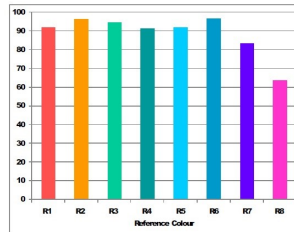

COLOUR RENDERING