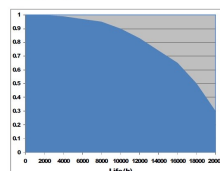

SURVIVAL RATE