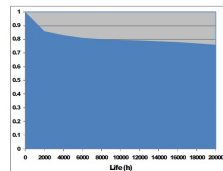

LUMEN MAINTENANCE