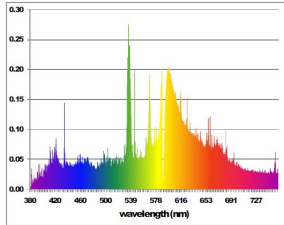

CMI-T Superia *SUPERIA CMI-T 70W WDL/USV G12 SLV* 0020301

LAMP SPECTRUM