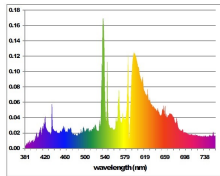

TECHNICAL DRAWINGS

LAMP SPECTRUM