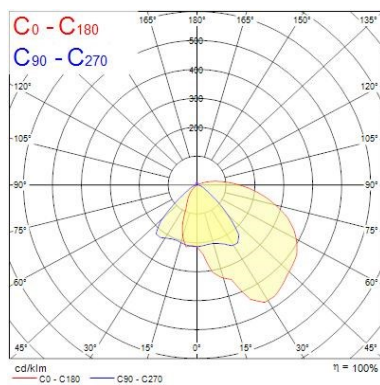

### Optical data

Fixture luminous flux (lm)	4625
Luminaire efficacy (lm/W)	96
LOR (%)	100
Colour temperature (K)	3000
Light colour	Warm White
CRI (Ra)	85
Colour Consistency (SDCM)	3
Adjustable chromaticity	N
Photobiological Risk Group	RG1

### PHOTOMETRY