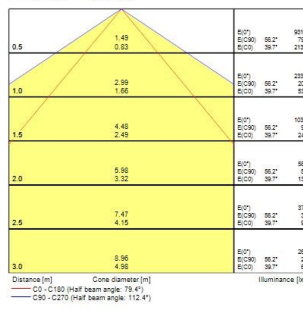

Start Surface IP66 Ø300mm *START SURFACE IP66 1050LM 830 IK10 WHT* 0049286

TECHNICAL DRAWINGS