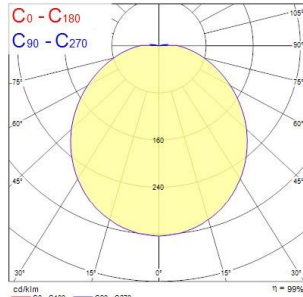

Start Surface IP66 Ø300mm *START SURFACE IP66 1050LM 830 IK10 WHT* 0049286