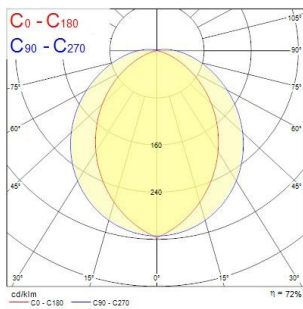

Start Surface IP66 Ø300mm *START SURFACE IP66 1050LM 830 IK10 WHT* 0049286

TECHNICAL DRAWINGS