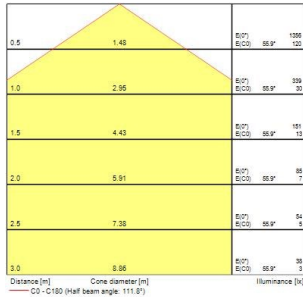

Start Surface IP66 Ø300mm *START SURFACE IP66 1050LM 830 IK10 WHT* 0049286