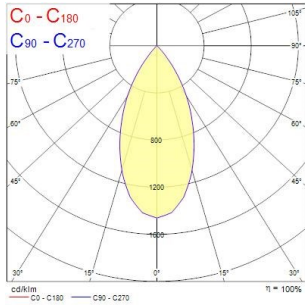

Myriad Square IP65 Black Reflector - Chrome Bezel

MYRIAD SQUARE IP65 FLOOD 4K DALI BLKREF CBEZ
2056486