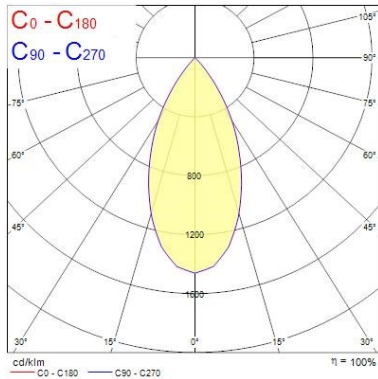

Myriad Square IP65 Black Reflector - Chrome Bezel

MYRIAD SQUARE IP65 FLOOD 4K DALI BLKREF CBEZ
2056486

Packaging outer width (cm)	15.0
Packaging outer depth (cm)	17.5

PHOTOMETRY

TECHNICAL DRAWINGS