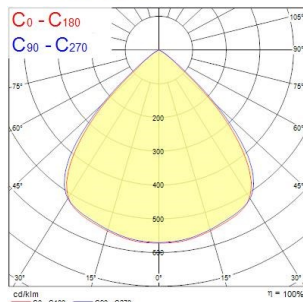

Start Highbay DALI START Highbay IP65 DALI 19000lm 840 WB 0039366

TECHNICAL DRAWINGS