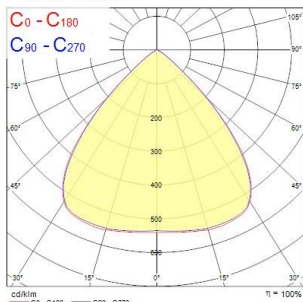

Start Highbay DALI START Highbay IP65 DALI 19000lm 840 WB 0039366

TECHNICAL DRAWINGS