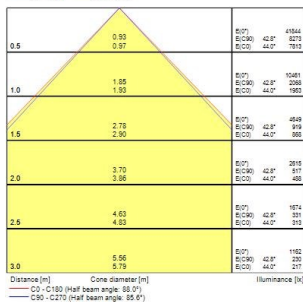

Start Highbay DALI START Highbay IP65 DALI 19000lm 840 WB 0039366

TECHNICAL DRAWINGS