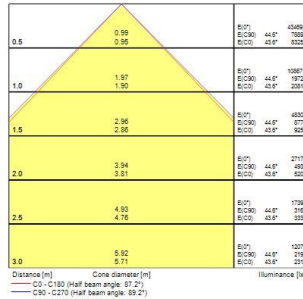

Start Highbay DALI START Highbay IP65 DALI 19000lm 840 WB 0039366

TECHNICAL DRAWINGS