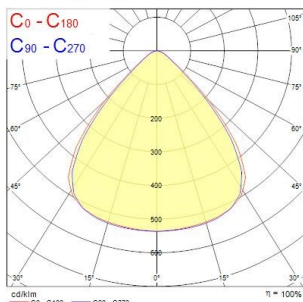

Start Highbay DALI START Highbay IP65 DALI 19000lm 840 WB 0039366

TECHNICAL DRAWINGS