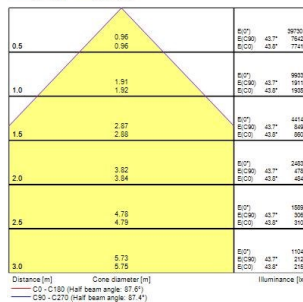

Start Highbay DALI START Highbay IP65 DALI 19000lm 840 WB 0039366

TECHNICAL DRAWINGS