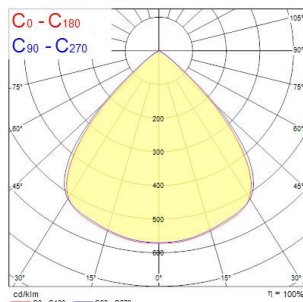

Start Highbay DALI START Highbay IP65 DALI 19000lm 840 WB 0039366

TECHNICAL DRAWINGS