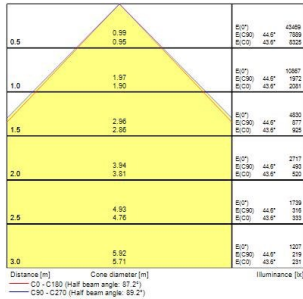

Start Highbay DALI START Highbay IP65 DALI 19000lm 840 WB 0039366

TECHNICAL DRAWINGS