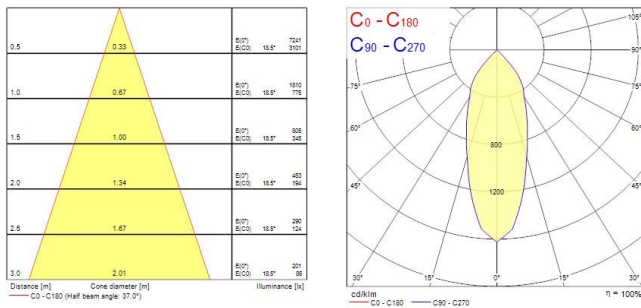

Myriad Pendant Silver - Remote Gear

MYRIAD PENDANT 3000K REMOTE GEAR PHASE DIM SILVER
2049586

Total power consumption (W)	10
Electrical protection	Class II
Control gear mounting	Remote
Dimmable	Yes
Housing colour	Silver
IP rating	IP20
IK rating	IK02
Product EAN number	5025768495863

PHOTOMETRY

TECHNICAL DRAWINGS